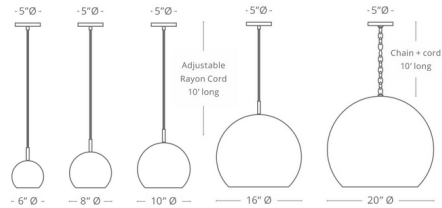

Shown in gunmetal

CLICK TO VIEW PRODUCT

Notes: