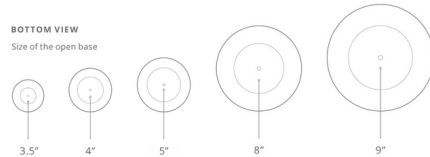

CLICK TO VIEW PRODUCT

Notes: