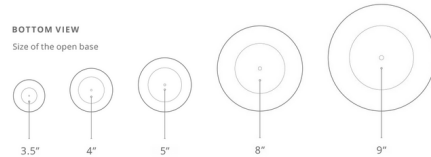

CLICK TO VIEW PRODUCT

Notes: