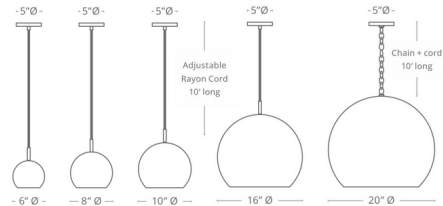

Shown in gunmetal

CLICK TO VIEW PRODUCT

Notes: