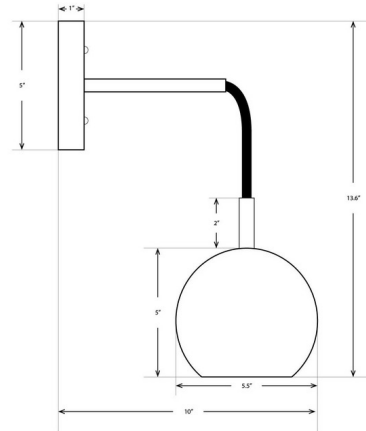

Description

The Nur Wall Sconce features Moroccan craftsmanship, with an intricate design on the top half of the dome shade. The shade is suspended by a black cable from the backplate, creating a modern look that will add tranquility to any space.

Specifications

COLOR	N/A
BODY FINISH	Polished Brass
WATTAGE	6W
DIMMER	Standard 120V
DIMENSIONS	6"W x 13.5"H x 10"D
BULB INCLUDED	1 x R14/Medium (E26)/6W/120V LED
OTHER BULB OPTIONS	1 x R14/Medium (E26)/60W/120V Incandescent
COUNTRY OF ORIGIN	Morocco

Technical Information

LAMP COLOR	3000K
LUMENS/WATT	91.67
LUMINOUS FLUX	550 lumens

Shown in polished brass

CLICK TO VIEW PRODUCT

Notes: