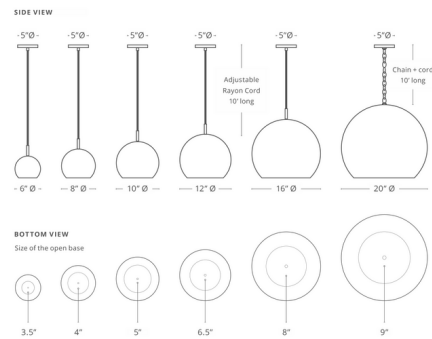

Description

The Warda Pendant combines traditional Moroccan design with contemporary flair, featuring a beautiful perforated pattern along the dome shade to cast stunning shadows when illuminated.

Shown in copper

Specifications

COLOR	N/A
BODY FINISH	Copper
WATTAGE	9W
DIMMER	Standard 120V
DIMENSIONS	10"W x 9"H
BULB NOT INCLUDED	1 x A19/Medium (E26)/9W/120V LED
OTHER BULB OPTIONS	1 x A19/Medium (E26)/60W/120V Incandescent
COUNTRY OF ORIGIN	Morocco