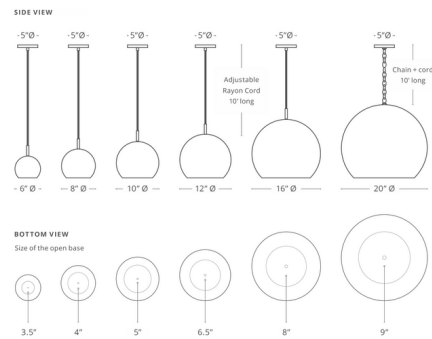

CLICK TO VIEW PRODUCT

Notes: