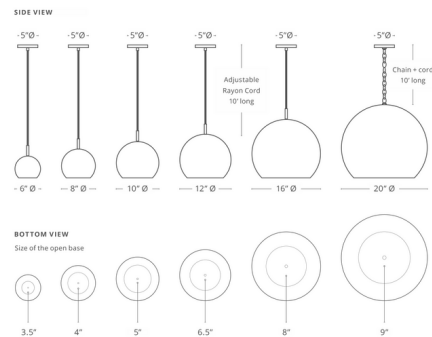

### Description

The Warda Pendant combines traditional Moroccan design with contemporary flair, featuring a beautiful perforated pattern along the dome shade to cast stunning shadows when illuminated.

### Specifications

COLOR	N/A
BODY FINISH	Silver
WATTAGE	9W
DIMMER	Low Voltage Electronic
DIMENSIONS	10"W x 9"H
BULB NOT INCLUDED	1 x A19/Medium (E26)/9W/120V LED
OTHER BULB OPTIONS	1 x A19/Medium (E26)/60W/120V Incandescent
COUNTRY OF ORIGIN	Morocco

### Technical Information

PRODUCT DIMENSIONS . . . . . Cord Length: 120"

Shown in silver

CLICK TO VIEW PRODUCT

Notes: