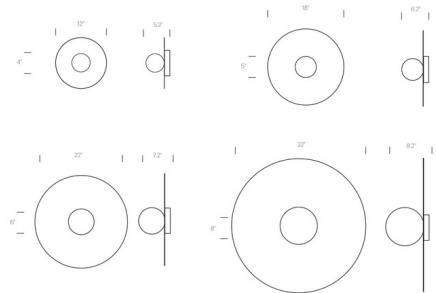

CLICK TO VIEW PRODUCT

Notes: