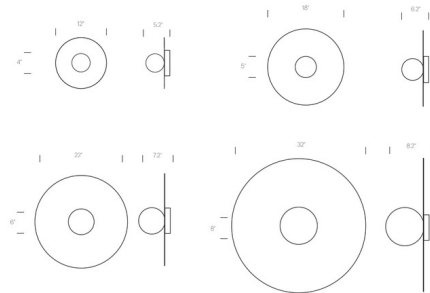

CLICK TO VIEW PRODUCT

Notes: