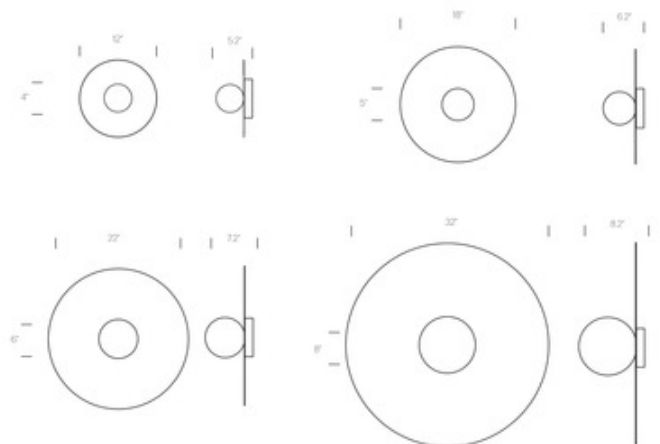

DESIGNER Pablo Studio
BRAND Pablo

DESCRIPTION

Bola Disc Wall / Ceiling Flush Light offers a magical combination of mirror and globe refined down to its bare essentials. The objective is to provide both direct and reflected light from where ever it is placed. Available in four sizes. Stand Off accessory is available, and sold separately, for overlapping and disc grouping. One needed for each overlapped product. Color Temperature: 2700K-1800K Dim to Warm or 3000K. Dimmable with an electronic low voltage (ELV) or 0-10V dimmer.

Shown in: Rose Gold / Opaline

SHADE COLOR	Opaline
BODY FINISH	Rose Gold
WATTAGE	8W
DIMMER	Low Voltage Electronic
DIMENSIONS	12"W x 12"H x 6.2"D
INTEGRATED LED MODULE	
LAMP	1 x LED/8W/120-277V LED
<i>Technical Information</i>	
LUMINOUS FLUX	560 lumens
LUMENS/WATT	70.00
LAMP COLOR	2700K Warm Dim
COLOR RENDERING	95 CRI
SPEC #	PBL777991