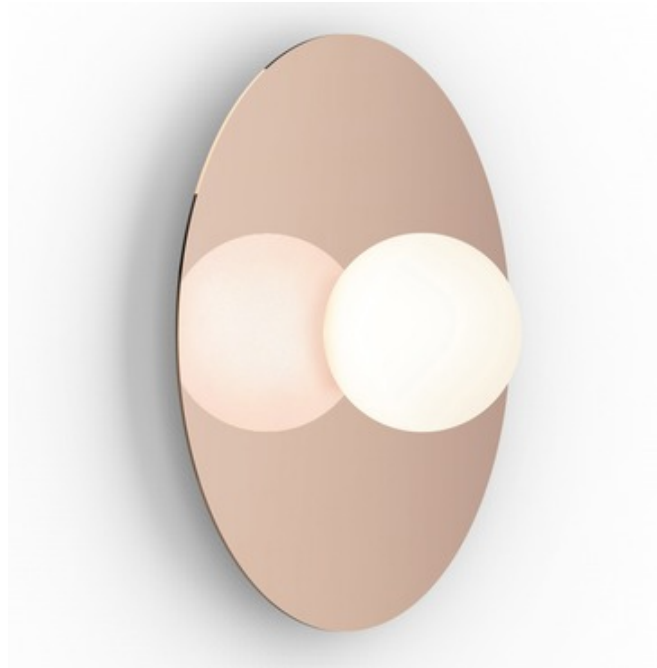

DESIGNER Pablo Studio
BRAND Pablo

DESCRIPTION

Bola Disc Wall / Ceiling Flush Light offers a magical combination of mirror and globe refined down to its bare essentials. The objective is to provide both direct and reflected light from where ever it is placed. Available in four sizes. Stand Off accessory is available, and sold separately, for overlapping and disc grouping. One needed for each overlapped product. Color Temperature: 2700K-1800K Dim to Warm or 3000K. Dimmable with an electronic low voltage (ELV) or 0-10V dimmer.

Shown in: Rose Gold / Opaline

SHADE COLOR	Opaline
BODY FINISH	Rose Gold
WATTAGE	8W
DIMMER	Low Voltage Electronic
DIMENSIONS	12"W x 12"H x 6.2"D
INTEGRATED LED MODULE	
LAMP	1 x LED/8W/120-277V LED
<i>Technical Information</i>	
LUMINOUS FLUX	560 lumens
LUMENS/WATT	70.00
LAMP COLOR	2700K Warm Dim
COLOR RENDERING	95 CRI
SPEC #	PBL777991