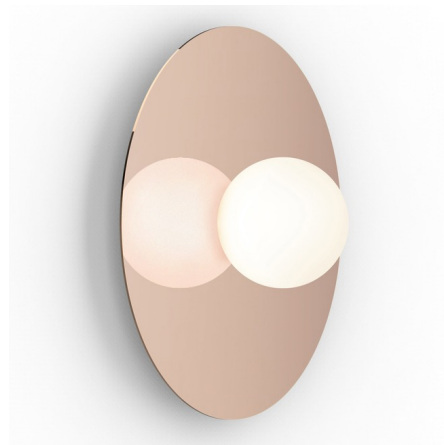

Lightology

lightology.com
866-954-4489
05-20-26

Project: _____

Company: _____

Location: _____ Fixture Type: _____

SPEC #: **PBL777991**

Approved On: _____ Approved By: _____

Bola Disc Wall / Ceiling Light

By Pablo

Description

Bola Disc Wall / Ceiling Flush Light offers a magical combination of mirror and globe refined down to its bare essentials. The objective is to provide both direct and reflected light from where ever it is placed. Available in four sizes. Stand Off accessory is available, and sold separately, for overlapping and disc grouping. One needed for each overlapped product. Color Temperature: 2700K-1800K Dim to Warm or 3000K. Dimmable with an electronic low voltage (ELV) or 0-10V dimmer.

Shown in rose gold / opaline

Specifications

COLOR Opaline
BODY FINISH Rose Gold
WATTAGE 8W
DIMMER Low Voltage Electronic
DIMENSIONS 12"W x 12"H x 6.2"D
INTEGRATED LED MODULE 1 x LED/8W/120-277V LED

Technical Information

LAMP LIFE 50000 hours
COLOR RENDERING 95 CRI
LAMP COLOR 2700K Warm Dim
LUMENS/WATT 70.00
LUMINOUS FLUX 560 lumens

CLICK TO VIEW PRODUCT

Notes: