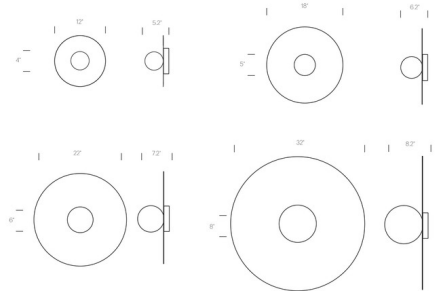

By Pablo

Description

Bola Disc Wall / Ceiling Flush Light offers a magical combination of mirror and globe refined down to its bare essentials. The objective is to provide both direct and reflected light from where ever it is placed. Available in four sizes. Stand Off accessory is available, and sold separately, for overlapping and disc grouping. One needed for each overlapped product. Color Temperature: 2700K-1800K Dim to Warm or 3000K. Dimmable with an electronic low voltage (ELV) or 0-10V dimmer.

Shown in rose gold / opaline

Specifications

COLOR Opaline
BODY FINISH Rose Gold
WATTAGE 8W
DIMMER Low Voltage Electronic
DIMENSIONS 12"W x 12"H x 6.2"D
INTEGRATED LED MODULE 1 x LED/8W/120-277V LED

Technical Information