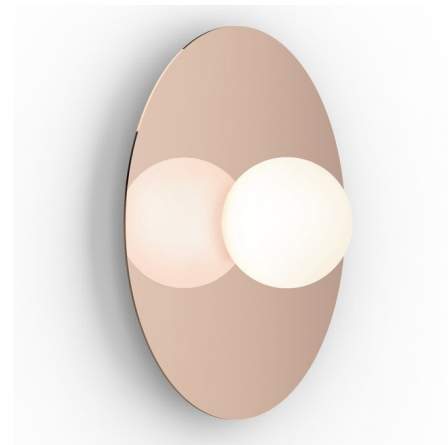

## Bola Disc Wall / Ceiling Light

By Pablo

### Description

Bola Disc Wall / Ceiling Flush Light offers a magical combination of mirror and globe refined down to its bare essentials. The objective is to provide both direct and reflected light from where ever it is placed. Available in four sizes. Stand Off accessory is available, and sold separately, for overlapping and disc grouping. One needed for each overlapped product. Color Temperature: 2700K-1800K Dim to Warm or 3000K. Dimmable with an electronic low voltage (ELV) or 0-10V dimmer.

### Specifications

COLOR . . . . . Opaline  
 BODY FINISH . . . . . Rose Gold  
 WATTAGE . . . . . 8W  
 DIMMER . . . . . Low Voltage Electronic  
 DIMENSIONS . . . . . 12"W x 12"H x 6.2"D  
 INTEGRATED LED MODULE . . . . . 1 x LED/8W/120-277V LED

Shown in rose gold / opaline

CLICK TO VIEW PRODUCT

Notes: