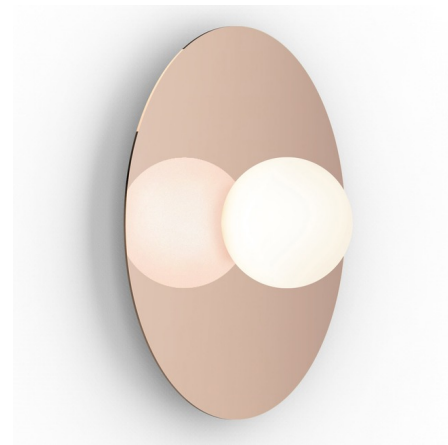

Lightology

lightology.com
866-954-4489
02-15-26

Project: _____
 Company: _____
 Location: _____ Fixture Type: _____
 SPEC #: **PBL777991**
 Approved On: _____ Approved By: _____

Bola Disc Wall / Ceiling Light

By Pablo

Description

Bola Disc Wall / Ceiling Flush Light offers a magical combination of mirror and globe refined down to its bare essentials. The objective is to provide both direct and reflected light from where ever it is placed. Available in four sizes. Stand Off accessory is available, and sold separately, for overlapping and disc grouping. One needed for each overlapped product. Color Temperature: 2700K-1800K Dim to Warm or 3000K. Dimmable with an electronic low voltage (ELV) or 0-10V dimmer.

Specifications

COLOR Opaline
 BODY FINISH Rose Gold
 WATTAGE 8W
 DIMMER Low Voltage Electronic
 DIMENSIONS 12"W x 12"H x 6.2"D
 INTEGRATED LED MODULE 1 x LED/8W/120-277V LED

Technical Information

LAMP LIFE 50000 hours
 COLOR RENDERING 95 CRI
 LAMP COLOR 2700K Warm Dim
 LUMENS/WATT 70.00
 LUMINOUS FLUX 560 lumens

Shown in rose gold / opaline

CLICK TO VIEW PRODUCT

Notes: