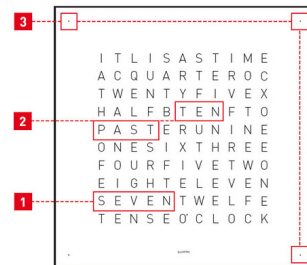

### Description

The Qlocktwo Earth 180 Wall Clock from Biegert & Funk is designed to change the way we look at time in a truly striking way. It will make a bold statement with its large scale and its clock face displaying the time in written words. The front face plate is made of polished acrylic glass or stainless steel. Includes an infrared remote control to command all functions, but may also be controlled via the Qlocktwo Flashsetter app on your smartphone or tablet. ADA compliant. Includes USB cable and USB power supply unit.

Shown in rust

- 1 HOUR DISPLAY
- 2 TEXT IN FIVE-MINUTE SEGMENTS
- 3 EACH HIGHLIGHTED CORNER : PLUS 1 MINUTE

### Specifications

COLOR	N/A
BODY FINISH	Rust
WATTAGE	N/A
DIMMER	N/A
DIMENSIONS	70.87"W x 70.87"H x 1.38"D
INTEGRATED LED MODULE	N/A
COUNTRY OF ORIGIN	Germany

CLICK TO VIEW PRODUCT

Notes: