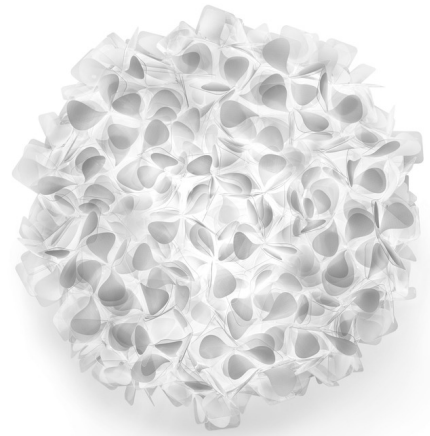

Lightology

lightology.com
866-954-4489
05-24-26

Project: _____

Company: _____

Location: _____ Fixture Type: _____

SPEC #: **SLP778035**

Approved On: _____ Approved By: _____

Clizia Mama Non Mama Ceiling / Wall Light By Slamp

Description

The Clizia Mama Non Mama Ceiling / Wall Light will bring joy and femininity to any space with its elegant, modern design. The light's floral appearance is created with interlocking, hand-folded Cristalflex petals for a delicate expression. May be mounted on the wall or ceiling.

Shown in white / mama non mama

Specifications

COLOR	Mama Non Mama
BODY FINISH	White
WATTAGE	36W
DIMMER	Standard 120V
DIMENSIONS	30.75"W x 9.75"H x 30.75"D
BULB NOT INCLUDED	3 x A19/Medium (E26)/12W/120V LED
COUNTRY OF ORIGIN	Italy