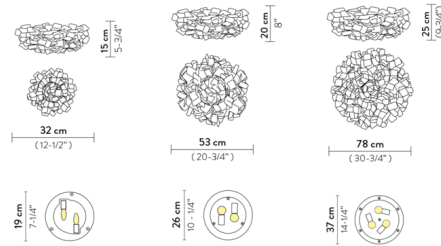

Shown in white / mama non mama

Specifications

COLOR	Mama Non Mama
BODY FINISH	White
WATTAGE	36W
DIMMER	Standard 120V
DIMENSIONS	30.75"W x 9.75"H x 30.75"D
BULB NOT INCLUDED	3 x A19/Medium (E26)/12W/120V LED
COUNTRY OF ORIGIN	Italy