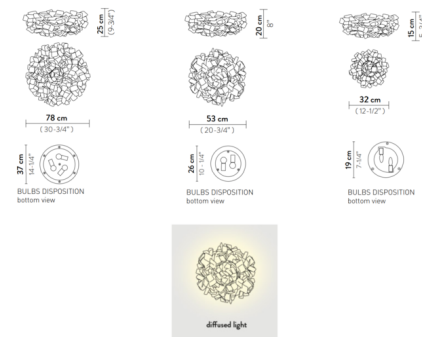

### Description

Clizia Pixel Ceiling Flush Light is hand crafted with interlocking cristalflex petals complete with a magnetic system that allows for easy installation and cleaning. Pixel is covered in a white tech inspired pattern with a White dusting inside of the element. Available in three sizes. ETL listed.

Shown in white / pixel

### Specifications

COLOR	Pixel
BODY FINISH	White
WATTAGE	36W
DIMMER	Standard 120V
DIMENSIONS	30.75"W x 9.75"D
BULB NOT INCLUDED	3 x Edison/Medium (E26)/12W/120V LED
COUNTRY OF ORIGIN	Italy

CLICK TO VIEW PRODUCT