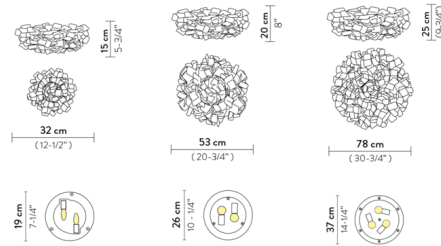

Description

The Clizia Mama Non Mama Ceiling / Wall Light will bring joy and femininity to any space with its elegant, modern design. The light's floral appearance is created with interlocking, hand-folded Cristalflex petals for a delicate expression. May be mounted on the wall or ceiling.

Shown in white / mama non mama

Specifications

COLOR Mama Non Mama
 BODY FINISH White
 WATTAGE 12W
 DIMMER Standard 120V
 DIMENSIONS 12.5\"/>

CLICK TO VIEW PRODUCT

Notes: