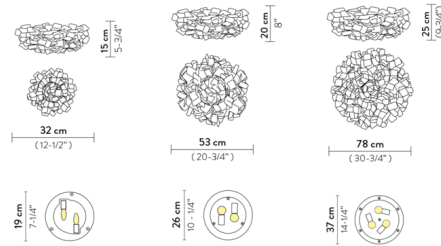

Shown in white / mama non mama

Specifications

COLOR Mama Non Mama
 BODY FINISH White
 WATTAGE 12W
 DIMMER Standard 120V
 DIMENSIONS 12.5"W x 5.75"H x 12.5"D
 BULB NOT INCLUDED 2 x B10/Candelabra (E12)/6W/120V LED
 COUNTRY OF ORIGIN Italy