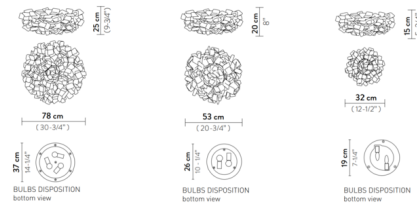

By Slamp

Description

Clizia Pixel Ceiling Flush Light is hand crafted with interlocking cristalflex petals complete with a magnetic system that allows for easy installation and cleaning. Pixel is covered in a white tech inspired pattern with a White dusting inside of the element. Available in three sizes. ETL listed.

Shown in white / pixel

Specifications

COLOR	Pixel
BODY FINISH	White
WATTAGE	12W
DIMMER	Standard 120V
DIMENSIONS	12.5"W x 5.75"D
BULB NOT INCLUDED	2 x B10/Candelabra (E12)/6W/120V LED
COUNTRY OF ORIGIN	Italy