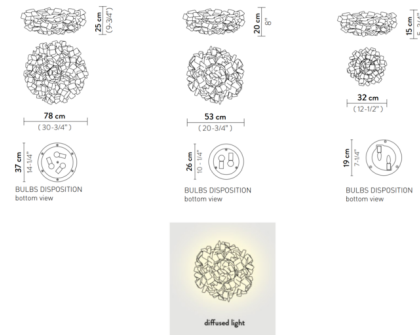

Description

Clizia Pixel Ceiling Flush Light is hand crafted with interlocking cristalflex petals complete with a magnetic system that allows for easy installation and cleaning. Pixel is covered in a white tech inspired pattern with a White dusting inside of the element. Available in three sizes. ETL listed.

Shown in white / pixel

Specifications

COLOR	Pixel
BODY FINISH	White
WATTAGE	12W
DIMMER	Standard 120V
DIMENSIONS	12.5"W x 5.75"D
BULB NOT INCLUDED	2 x B10/Candelabra (E12)/6W/120V LED
COUNTRY OF ORIGIN	Italy