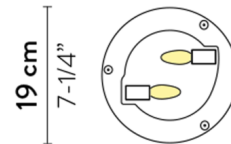

Shown in white / mama non mama

Specifications

| | |
|-------------------|--------------------------------------|
| COLOR | Mama Non Mama |
| BODY FINISH | White |
| WATTAGE | 12W |
| DIMMER | Standard 120V |
| DIMENSIONS | 12.5"W x 9.75"H x 5.75"D |
| BULB NOT INCLUDED | 2 x B10/Candelabra (E12)/6W/120V LED |
| COUNTRY OF ORIGIN | Italy |