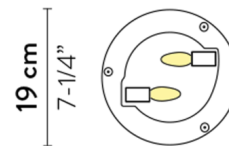

Shown in white / mama non mama

Specifications

COLOR	Mama Non Mama
BODY FINISH	White
WATTAGE	12W
DIMMER	Standard 120V
DIMENSIONS	12.5"W x 9.75"H x 5.75"D
BULB NOT INCLUDED	2 x B10/Candelabra (E12)/6W/120V LED
COUNTRY OF ORIGIN	Italy