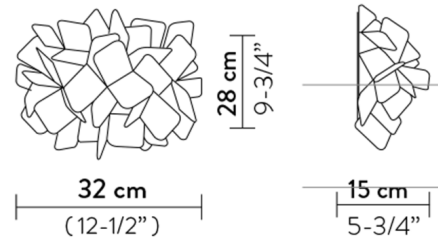

Shown in white / mama non mama

Specifications

| | |
|-------------------|--------------------------------------|
| COLOR | Mama Non Mama |
| BODY FINISH | White |
| WATTAGE | 12W |
| DIMMER | Standard 120V |
| DIMENSIONS | 12.5"W x 9.75"H x 5.75"D |
| BULB NOT INCLUDED | 2 x B10/Candelabra (E12)/6W/120V LED |
| COUNTRY OF ORIGIN | Italy |