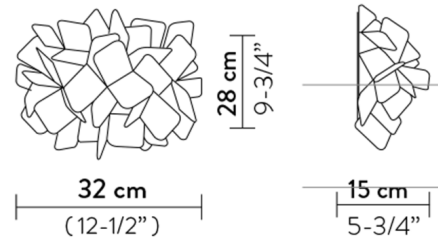

Shown in white / mama non mama

Specifications

COLOR	Mama Non Mama
BODY FINISH	White
WATTAGE	12W
DIMMER	Standard 120V
DIMENSIONS	12.5"W x 9.75"H x 5.75"D
BULB NOT INCLUDED	2 x B10/Candelabra (E12)/6W/120V LED
COUNTRY OF ORIGIN	Italy