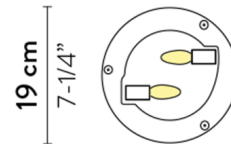

Shown in white / mama non mama

Specifications

COLOR Mama Non Mama
BODY FINISH White
WATTAGE 12W
DIMMER Standard 120V
DIMENSIONS 12.5"W x 9.75"H x 5.75"D
BULB NOT INCLUDED 2 x B10/Candelabra (E12)/6W/120V LED
COUNTRY OF ORIGIN Italy