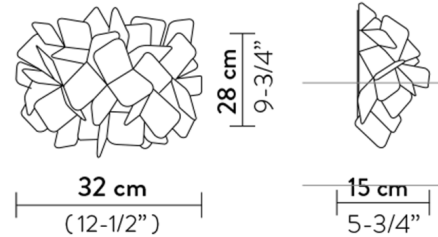

Shown in white / mama non mama

Specifications

COLOR Mama Non Mama
BODY FINISH White
WATTAGE 12W
DIMMER Standard 120V
DIMENSIONS 12.5"W x 9.75"H x 5.75"D
BULB NOT INCLUDED 2 x B10/Candelabra (E12)/6W/120V LED
COUNTRY OF ORIGIN Italy