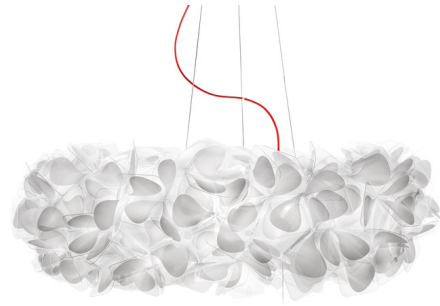

## Clizia Mama Non Mama Pendant By Slamp

### Description

The Clizia Mama Non Mama Pendant will bring joy and femininity to any space with its elegant, modern design. The pendant's floral appearance is created with interlocking, hand-folded Cristalflex petals for a delicate expression. Note: The White and Gold pendants are available with a Red or Clear cord and White Canopy. The Black pendants are available with a Black cord and Black canopy or Clear cord and White Canopy. Compatible with sloped ceilings.

Shown in white / mama non mama

### Specifications

COLOR	Mama Non Mama
BODY FINISH	White
WATTAGE	48W
DIMMER	Standard 120V
DIMENSIONS	30.75"W x 11"H
BULB NOT INCLUDED	4 x A19/Medium (E26)/12W/120V LED
COUNTRY OF ORIGIN	Italy

CLICK TO VIEW PRODUCT