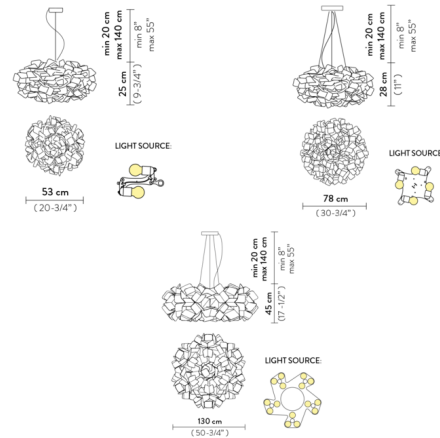

## Clizia Mama Non Mama Pendant By Slamp

### Description

The Clizia Mama Non Mama Pendant will bring joy and femininity to any space with its elegant, modern design. The pendant's floral appearance is created with interlocking, hand-folded Cristalflex petals for a delicate expression. Note: The White and Gold pendants are available with a Red or Clear cord and White Canopy. The Black pendants are available with a Black cord and Black canopy or Clear cord and White Canopy. Compatible with sloped ceilings.

Shown in white / mama non mama

### Specifications

COLOR	Mama Non Mama
BODY FINISH	White
WATTAGE	48W
DIMMER	Standard 120V
DIMENSIONS	30.75"W x 11"H
BULB NOT INCLUDED	4 x A19/Medium (E26)/12W/120V LED
COUNTRY OF ORIGIN	Italy

CLICK TO VIEW PRODUCT