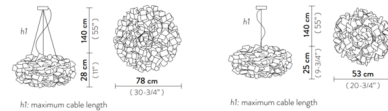

Shown in white / pixel