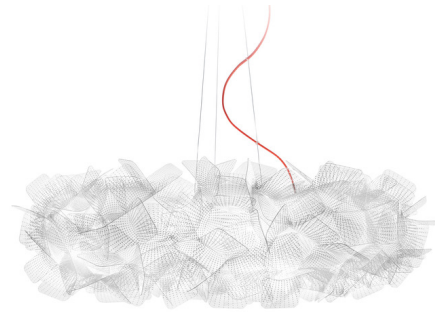

## Clizia Pixel Pendant By Slamp

### Description

Clizia Pixel Pendant is hand crafted with interlocking cristalflex petals complete with a magnetic system that allows for easy installation and cleaning. Pixel is covered in a white tech inspired pattern with a White dusting inside of the element. Available in small and large sizes with a Transparent or Red cable. ETL listed.