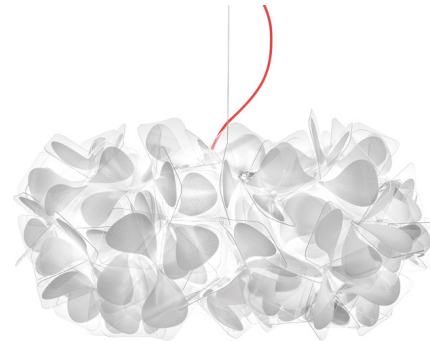

Lightology

lightology.com
866-954-4489
06-04-26

Project: _____

Company: _____

Location: _____ Fixture Type: _____

SPEC #: **SLP778047**

Approved On: _____ Approved By: _____

Clizia Mama Non Mama Pendant By Slamp

Description

The Clizia Mama Non Mama Pendant will bring joy and femininity to any space with its elegant, modern design. The pendant's floral appearance is created with interlocking, hand-folded Cristalflex petals for a delicate expression. Note: The White and Gold pendants are available with a Red or Clear cord and White Canopy. The Black pendants are available with a Black cord and Black canopy or Clear cord and White Canopy. Compatible with sloped ceilings.

Shown in white / mama non mama

Specifications

COLOR	Mama Non Mama
BODY FINISH	White
WATTAGE	24W
DIMMER	Standard 120V
DIMENSIONS	20.75"W x 9.75"H
BULB NOT INCLUDED	2 x A19/Medium (E26)/12W/120V LED
COUNTRY OF ORIGIN	Italy