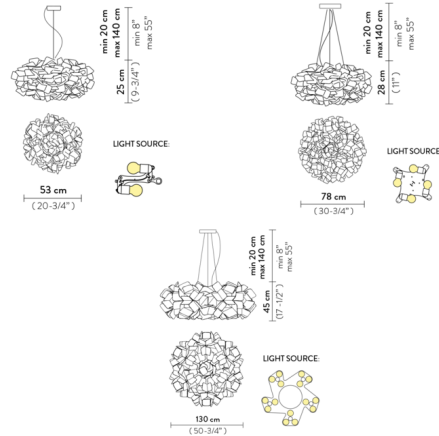

Lightology

lightology.com
866-954-4489
06-04-26

Project: _____

Company: _____

Location: _____ Fixture Type: _____

SPEC #: **SLP778047**

Approved On: _____ Approved By: _____

Clizia Mama Non Mama Pendant By Slamp

Description

The Clizia Mama Non Mama Pendant will bring joy and femininity to any space with its elegant, modern design. The pendant's floral appearance is created with interlocking, hand-folded Cristalflex petals for a delicate expression. Note: The White and Gold pendants are available with a Red or Clear cord and White Canopy. The Black pendants are available with a Black cord and Black canopy or Clear cord and White Canopy. Compatible with sloped ceilings.

Shown in white / mama non mama

Specifications

COLOR	Mama Non Mama
BODY FINISH	White
WATTAGE	24W
DIMMER	Standard 120V
DIMENSIONS	20.75"W x 9.75"H
BULB NOT INCLUDED	2 x A19/Medium (E26)/12W/120V LED
COUNTRY OF ORIGIN	Italy