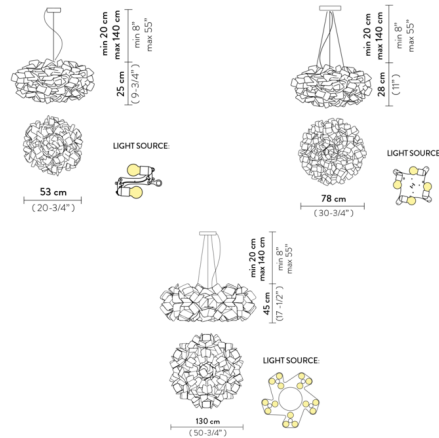

Lightology

lightology.com
866-954-4489
04-13-26

Project: _____
 Company: _____
 Location: _____ Fixture Type: _____
 SPEC #: **SLP778047**
 Approved On: _____ Approved By: _____

Clizia Mama Non Mama Pendant By Slamp

Description

The Clizia Mama Non Mama Pendant will bring joy and femininity to any space with its elegant, modern design. The pendant's floral appearance is created with interlocking, hand-folded Cristalflex petals for a delicate expression. Note: The White and Gold pendants are available with a Red or Clear cord and White Canopy. The Black pendants are available with a Black cord and Black canopy or Clear cord and White Canopy. Compatible with sloped ceilings.

Shown in white / mama non mama

Specifications

COLOR	Mama Non Mama
BODY FINISH	White
WATTAGE	24W
DIMMER	Standard 120V
DIMENSIONS	20.75"W x 9.75"H
BULB NOT INCLUDED	2 x A19/Medium (E26)/12W/120V LED
COUNTRY OF ORIGIN	Italy