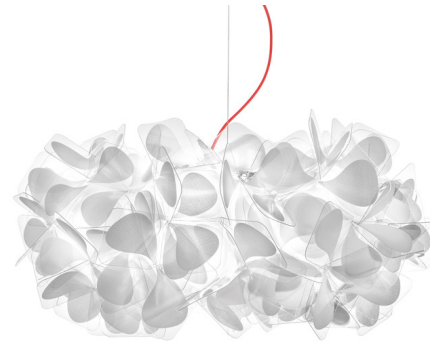

Lightology

lightology.com
866-954-4489
04-13-26

Project: _____
 Company: _____
 Location: _____ Fixture Type: _____
 SPEC #: **SLP778047**
 Approved On: _____ Approved By: _____

Clizia Mama Non Mama Pendant By Slamp

Description

The Clizia Mama Non Mama Pendant will bring joy and femininity to any space with its elegant, modern design. The pendant's floral appearance is created with interlocking, hand-folded Cristalflex petals for a delicate expression. Note: The White and Gold pendants are available with a Red or Clear cord and White Canopy. The Black pendants are available with a Black cord and Black canopy or Clear cord and White Canopy. Compatible with sloped ceilings.

Shown in white / mama non mama

Specifications

COLOR	Mama Non Mama
BODY FINISH	White
WATTAGE	24W
DIMMER	Standard 120V
DIMENSIONS	20.75"W x 9.75"H
BULB NOT INCLUDED	2 x A19/Medium (E26)/12W/120V LED
COUNTRY OF ORIGIN	Italy