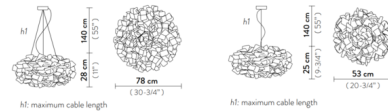

Description

Clizia Pixel Pendant is hand crafted with interlocking cristalflex petals complete with a magnetic system that allows for easy installation and cleaning. Pixel is covered in a white tech inspired pattern with a White dusting inside of the element. Available in small and large sizes with a Transparent or Red cable. ETL listed.

Shown in white / pixel

CANOPY DETAILS

Specifications

COLOR	Pixel
BODY FINISH	White
WATTAGE	24W
DIMMER	Standard 120V
DIMENSIONS	20.75"W x 9.75"H
BULB NOT INCLUDED	2 x Edison/Medium (E26)/12W/120V LED
COUNTRY OF ORIGIN	Italy

Technical Information

PRODUCT DIMENSIONS	Cord Length: 55"
--------------------	------------------

CLICK TO VIEW PRODUCT

Notes: