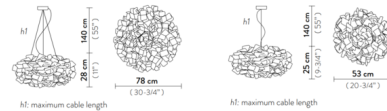

Description

Clizia Pixel Pendant is hand crafted with interlocking cristalflex petals complete with a magnetic system that allows for easy installation and cleaning. Pixel is covered in a white tech inspired pattern with a White dusting inside of the element. Available in small and large sizes with a Transparent or Red cable. ETL listed.

Shown in white / pixel

CANOPY DETAILS

Specifications

COLOR	Pixel
BODY FINISH	White
WATTAGE	24W
DIMMER	Standard 120V
DIMENSIONS	20.75"W x 9.75"H
BULB NOT INCLUDED	2 x Edison/Medium (E26)/12W/120V LED
COUNTRY OF ORIGIN	Italy

Technical Information

PRODUCT DIMENSIONS	Cord Length: 55"
--------------------	------------------

CLICK TO VIEW PRODUCT

Notes: