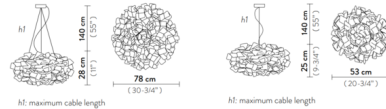

Description

Clizia Pixel Pendant is hand crafted with interlocking cristalflex petals complete with a magnetic system that allows for easy installation and cleaning. Pixel is covered in a white tech inspired pattern with a White dusting inside of the element. Available in small and large sizes with a Transparent or Red cable. ETL listed.

Shown in white / pixel

CANOPY DETAILS

Specifications

COLOR	Pixel
BODY FINISH	White
WATTAGE	24W
DIMMER	Standard 120V
DIMENSIONS	20.75"W x 9.75"H
BULB NOT INCLUDED	2 x Edison/Medium (E26)/12W/120V LED
COUNTRY OF ORIGIN	Italy

Technical Information

PRODUCT DIMENSIONS	Cord Length: 55"
--------------------	------------------

CLICK TO VIEW PRODUCT

Notes: