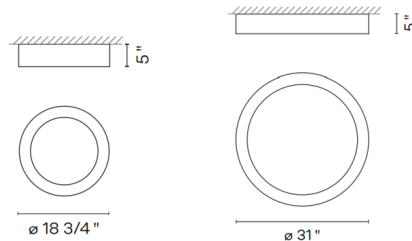

CLICK TO VIEW PRODUCT

Notes: