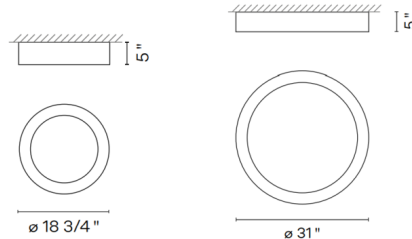

CLICK TO VIEW PRODUCT

Notes: