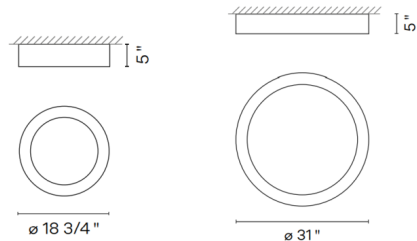

CLICK TO VIEW PRODUCT

Notes: