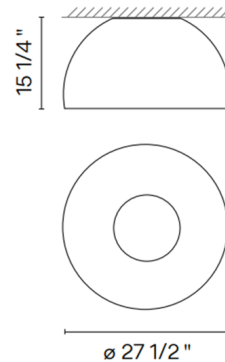

CLICK TO VIEW PRODUCT

Notes: