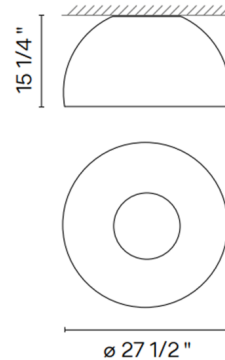

CLICK TO VIEW PRODUCT

Notes: