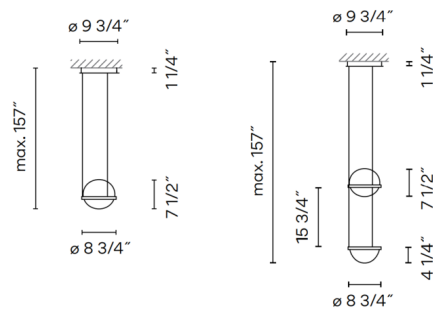

Shown in matte graphite / opal

Specifications

COLOR	Opal
BODY FINISH	Matte Graphite
WATTAGE	9.2W
DIMMER	0-10V
DIMENSIONS	8.75"W x 7.5"H
INTEGRATED LED MODULE	2 x LED/4.6W/120-277V LED
COUNTRY OF ORIGIN	Spain

Technical Information

COLOR RENDERING	90 CRI
LAMP COLOR	2700K
LUMENS/WATT	188.70
LUMINOUS FLUX	868 lumens

CLICK TO VIEW PRODUCT

Notes: