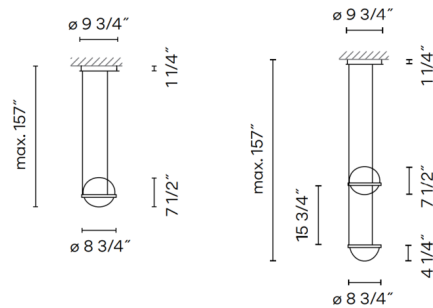

Lightology

lightology.com
866-954-4489
04-06-26

Project: _____
Company: _____
Location: _____ Fixture Type: _____
SPEC #: **VIB778104**
Approved On: _____ Approved By: _____

Palma Pendant By Vibia

Description

The Palma Pendant brings the origin of beautiful gardens indoor. It introduces flora combined with lighting, aimed at creating a sense of well-being, calm and cheerfulness into our daily environments. Minimal shapes and materials combine the organic and the immateriality of light. Opal blown glass spheres are complemented by a Matte Graphite finish. Driver included 120-277V. Plant not included. UL listed

Specifications

COLOR	Opal
BODY FINISH	Matte Graphite
WATTAGE	9.2W
DIMMER	0-10V
DIMENSIONS	8.75"W x 15.75"H
INTEGRATED LED MODULE	2 x LED/4.6W/120-277V LED
COUNTRY OF ORIGIN	Spain

Technical Information

PRODUCT DIMENSIONS	Maximum Overall Height: 157"
COLOR RENDERING	90 CRI
LAMP COLOR	2700K
LUMENS/WATT	188.70
LUMINOUS FLUX	868 lumens

CLICK TO VIEW PRODUCT

Notes: