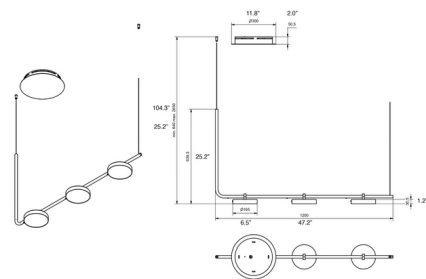

CLICK TO VIEW PRODUCT

Notes: