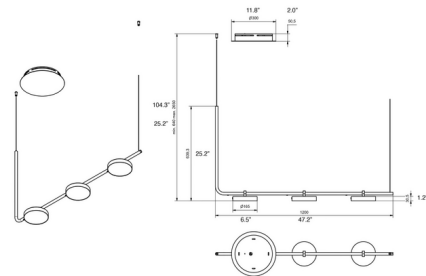

CLICK TO VIEW PRODUCT

Notes: