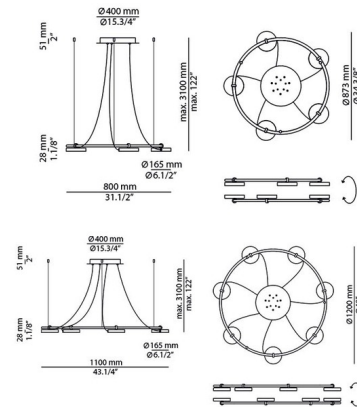

Description

The Aro Round Pendant features a thin circular frame bearing adjustable heads with acrylic diffusers that are rotatable up to 106 degrees. All heads can be mounted upward or downward. Available in two sizes. The two sizes may be suspended from a single canopy for a sleek two tier look.

Specifications

COLOR	Black
BODY FINISH	Black
WATTAGE	50W
DIMMER	0-10V
DIMENSIONS	34.38"W x 1.13"H x 34.38"D
INTEGRATED LED MODULE	5 x LED/10W/120-277V LED
COUNTRY OF ORIGIN	Spain

Technical Information

PRODUCT DIMENSIONS	Canopy: 15.75"Diameter
BEAM ANGLE	116°
COLOR RENDERING	90 CRI
LAMP COLOR	2700K
LUMENS/WATT	553.00
LUMINOUS FLUX	5530 lumens

Shown in black / black

CLICK TO VIEW PRODUCT

Notes: