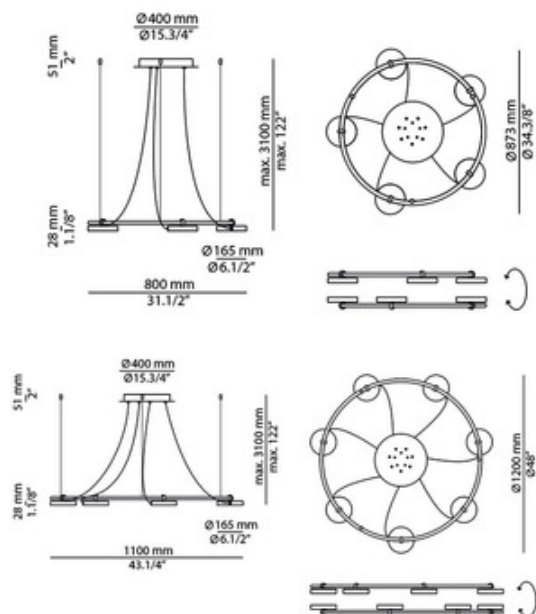

Shown in: Black / Black

COMPANY

PROJECT

FIXTURE TYPE

APPROVED BY

DATE