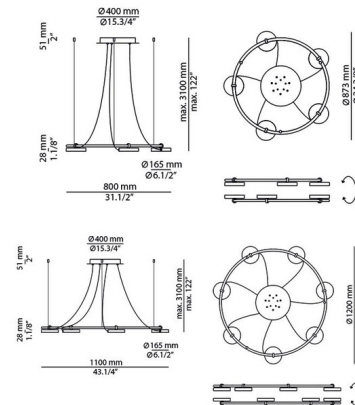

Description

The Aro Round Pendant features a thin circular frame bearing adjustable heads with acrylic diffusers that are rotatable up to 106 degrees. All heads can be mounted upward or downward. Available in two sizes. The two sizes may be suspended from a single canopy for a sleek two tier look.

Specifications

COLOR Black
 BODY FINISH Black
 WATTAGE 50W
 DIMMER 0-10V
 DIMENSIONS 34.38"W x 1.13"H x 34.38"D
 INTEGRATED LED MODULE 5 x LED/10W/120-277V LED
 COUNTRY OF ORIGIN Spain

Technical Information

PRODUCT DIMENSIONS Canopy: 15.75"Diameter
 BEAM ANGLE 116°
 COLOR RENDERING 90 CRI
 LAMP COLOR 2700K
 LUMENS/WATT 553.00
 LUMINOUS FLUX 5530 lumens

Shown in black / black

CLICK TO VIEW PRODUCT

Notes: