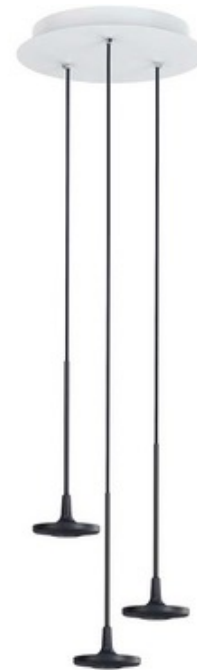

**BRAND**

Estiluz

**DESCRIPTION**

The Button Round Multi Light Suspension offers a sleek, versatile design featuring a round canopy from which button-like pendants hang below. Available with a White or Black finished canopy with White or Black finished shades with three, seven, or thirteen lights. Lights may be hung at varying heights according to your preferences. CE and ETL listed.

Shown in: White / Black

<b>SHADE COLOR</b>	Black
<b>BODY FINISH</b>	White
<b>LAMP</b>	3 x LED/10W/120V LED
<b>WATTAGE</b>	30W
<b>DIMMER</b>	Dimmable
<b>DIMENSIONS</b>	137.7"L x 15.75"W x 11.87"H

*Technical Information*

<b>LUMINOUS FLUX</b>	3225 lumens
<b>LUMENS/WATT</b>	322.50
<b>LAMP COLOR</b>	3000 K
<b>COLOR RENDERING</b>	80 CRI

**PRODUCT NUMBER** EST778157

COMPANY	PROJECT	FIXTURE TYPE	APPROVED BY	DATE