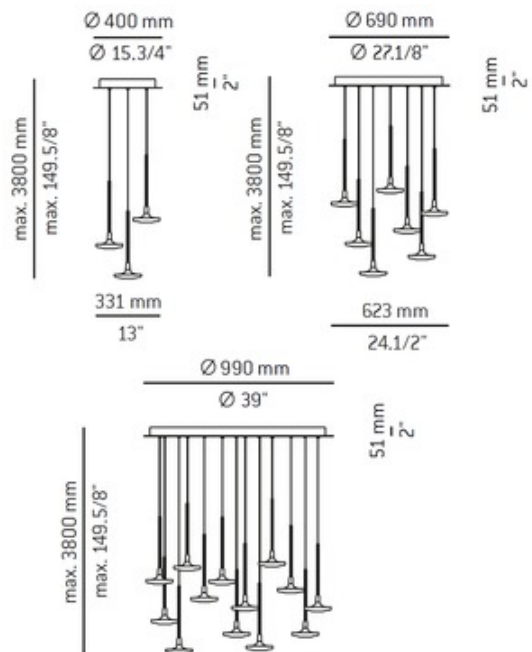

**BRAND**

Estiluz

**DESCRIPTION**

The Button Round Multi Light Suspension offers a sleek, versatile design featuring a round canopy from which button-like pendants hang below. Available with a White or Black finished canopy with White or Black finished shades with three, seven, or thirteen lights. Lights may be hung at varying heights according to your preferences. CE and ETL listed.

Shown in: White / Black

<b>SHADE COLOR</b>	Black
<b>BODY FINISH</b>	White
<b>LAMP</b>	3 x LED/10W/120V LED
<b>WATTAGE</b>	30W
<b>DIMMER</b>	Dimmable
<b>DIMENSIONS</b>	137.7"L x 15.75"W x 11.87"H

*Technical Information*

<b>LUMINOUS FLUX</b>	3225 lumens
<b>LUMENS/WATT</b>	322.50
<b>LAMP COLOR</b>	3000 K
<b>COLOR RENDERING</b>	80 CRI

**PRODUCT NUMBER** EST778157

COMPANY	PROJECT	FIXTURE TYPE	APPROVED BY	DATE