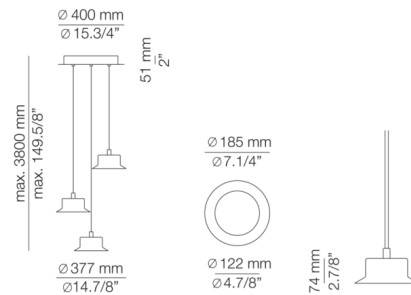

Specifications

COLOR	Copper
BODY FINISH	White
WATTAGE	30W
DIMMER	Standard 120V
DIMENSIONS	15.75"W x 2.88"H x 13.13"D
INTEGRATED LED MODULE	3 x LED/10W/120V LED
COUNTRY OF ORIGIN	Spain

Technical Information

BEAM ANGLE	120°
COLOR RENDERING	80 CRI
LAMP COLOR	2700K
LUMENS/WATT	82.00
LUMINOUS FLUX	820 lumens

Shown in white / copper

CLICK TO VIEW PRODUCT

Notes: