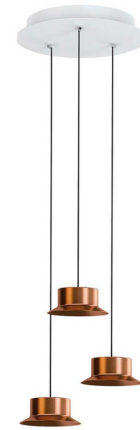

Lightology

lightology.com
866-954-4489
04-12-26

Project: _____

Company: _____

Location: _____ Fixture Type: _____

SPEC #: **EST778206**

Approved On: _____ Approved By: _____

Maine R40S.3 Round Multi-Light Pendant By Estiluz

Description

The Maine R40S.3 Round Multi-Light Pendant offers a nautical inspired look, reminiscing on the aesthetics of the large scale nineteenth century ships and their small details. Available with Black or Copper colored shades with a Black or White finished canopy.

Specifications

COLOR Copper
BODY FINISH White
WATTAGE 30W
DIMMER Standard 120V
DIMENSIONS 15.75"W x 2.88"H x 13.13"D
INTEGRATED LED MODULE 3 x LED/10W/120V LED
COUNTRY OF ORIGIN Spain

Technical Information

BEAM ANGLE 120°
COLOR RENDERING 80 CRI
LAMP COLOR 2700K
LUMENS/WATT 82.00
LUMINOUS FLUX 820 lumens

Shown in white / copper

CLICK TO VIEW PRODUCT

Notes: