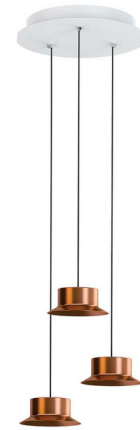

Lightology

lightology.com
866-954-4489
06-04-26

Project: _____
 Company: _____
 Location: _____ Fixture Type: _____
 SPEC #: **EST778206**
 Approved On: _____ Approved By: _____

Maine R40S.3 Round Multi-Light Pendant By Estiluz

Description

The Maine R40S.3 Round Multi-Light Pendant offers a nautical inspired look, reminiscing on the aesthetics of the large scale nineteenth century ships and their small details. Available with Black or Copper colored shades with a Black or White finished canopy.

Specifications

COLOR	Copper
BODY FINISH	White
WATTAGE	30W
DIMMER	Standard 120V
DIMENSIONS	15.75"W x 2.88"H x 13.13"D
INTEGRATED LED MODULE	3 x LED/10W/120V LED
COUNTRY OF ORIGIN	Spain

Technical Information

BEAM ANGLE	120°
COLOR RENDERING	80 CRI
LAMP COLOR	2700K
LUMENS/WATT	82.00
LUMINOUS FLUX	820 lumens

Shown in white / copper

CLICK TO VIEW PRODUCT

Notes: