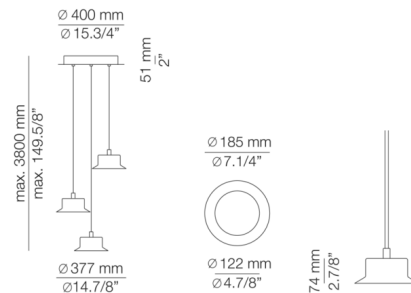

Specifications

COLOR Copper
BODY FINISH White
WATTAGE 30W
DIMMER Standard 120V
DIMENSIONS 15.75"W x 2.88"H x 13.13"D
INTEGRATED LED MODULE 3 x LED/10W/120V LED
COUNTRY OF ORIGIN Spain

Technical Information

BEAM ANGLE 120°
COLOR RENDERING 80 CRI
LAMP COLOR 2700K
LUMENS/WATT 82.00
LUMINOUS FLUX 820 lumens

Shown in white / copper

CLICK TO VIEW PRODUCT

Notes: