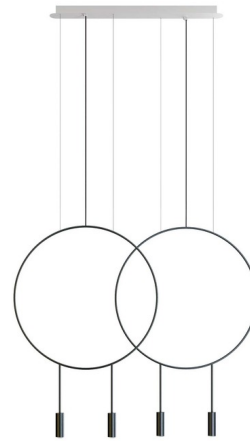

Lightology

lightology.com
866-954-4489
04-01-26

Project: _____
 Company: _____
 Location: _____ Fixture Type: _____
 SPEC #: **EST778260**
 Approved On: _____ Approved By: _____

Revolta L73S.2D Linear Multi-Light Pendant By Estiluz

Description

The Revolta L73S.2D Linear Multi-Light Pendant offers a sleek modern look featuring two circles that appear to have been sketched in the air and paired with cylindrical pendants below with Aluminum heads and acrylic diffusers. Optional acoustic panels offer a unique solution to soften room noise and serve as room dividers in large spaces. Available with Black or Satin Gold heads with a Black or White canopy. Acoustic panels available in Blue, Black, Eggplant, or Salmon; sold separately. Compatible with 23.6 inch diameter panels.

Specifications

COLOR	N/A
BODY FINISH	Black
WATTAGE	24.8W
DIMMER	Standard 120V
DIMENSIONS	40.38"L x 4.5"W x 34.88"H
INTEGRATED LED MODULE	4 x LED/6.2W/120V LED
COUNTRY OF ORIGIN	Spain

Technical Information

BEAM ANGLE	120°
COLOR RENDERING	90 CRI
LAMP COLOR	2700K
LUMENS/WATT	467.74
LUMINOUS FLUX	2900 lumens

Shown in black

CLICK TO VIEW PRODUCT

Notes: