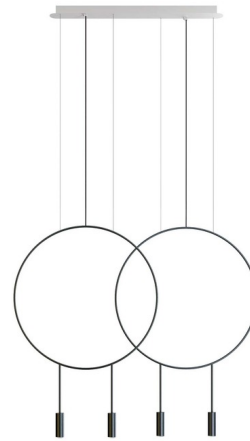

Lightology

lightology.com
866-954-4489
05-17-26

Project: _____
 Company: _____
 Location: _____ Fixture Type: _____
 SPEC #: **EST778260**
 Approved On: _____ Approved By: _____

Revolta L73S.2D Linear Multi-Light Pendant By Estiluz

Description

The Revolta L73S.2D Linear Multi-Light Pendant offers a sleek modern look featuring two circles that appear to have been sketched in the air and paired with cylindrical pendants below with Aluminum heads and acrylic diffusers. Optional acoustic panels offer a unique solution to soften room noise and serve as room dividers in large spaces. Available with Black or Satin Gold heads with a Black or White canopy. Acoustic panels available in Blue, Black, Eggplant, or Salmon; sold separately. Compatible with 23.6 inch diameter panels.

Specifications

COLOR	N/A
BODY FINISH	Black
WATTAGE	24.8W
DIMMER	Standard 120V
DIMENSIONS	40.38"L x 4.5"W x 34.88"H
INTEGRATED LED MODULE	4 x LED/6.2W/120V LED
COUNTRY OF ORIGIN	Spain

Technical Information

BEAM ANGLE	120°
COLOR RENDERING	90 CRI
LAMP COLOR	2700K
LUMENS/WATT	467.74
LUMINOUS FLUX	2900 lumens

Shown in black

CLICK TO VIEW PRODUCT

Notes: