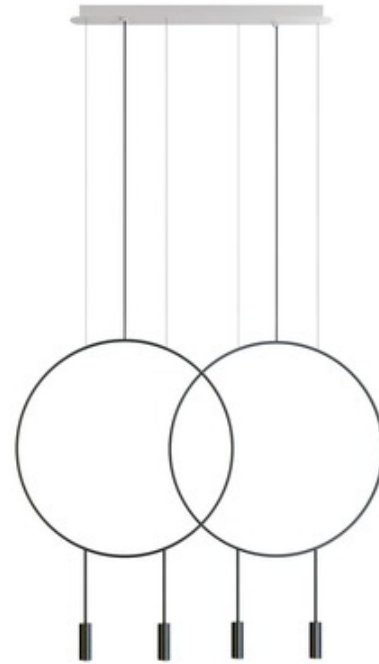

**BRAND**

Estiluz

**DESCRIPTION**

The Revolta Suspension offers a sleek modern look featuring two circles that appear to have been sketched in the air and paired with cylindrical pendants below with Aluminum heads and acrylic diffusers. Optional acoustic panels offer a unique solution to soften room noise and serve as room dividers in large spaces. Available with Black or Satin Gold heads with a Black or White canopy. Acoustic panels available in Blue, Black, Eggplant, or Salmon; sold separately. Compatible with 23.6 inch diameter panels.

Shown in: Black

<b>SHADE COLOR</b>	N/A
<b>BODY FINISH</b>	Black
<b>WATTAGE</b>	24.4W
<b>DIMMER</b>	Standard 120V
<b>DIMENSIONS</b>	169.25"L x 40.38"W x 34.88"H x 28.87"D
<b>LAMP</b>	4 x LED/6.1W/120V LED

*Technical Information*

<b>LUMINOUS FLUX</b>	1330 lumens
<b>LUMENS/WATT</b>	218.03
<b>LAMP COLOR</b>	2700 K
<b>COLOR RENDERING</b>	80 CRI

**ITEM NUMBER** EST778260

COMPANY	PROJECT	FIXTURE TYPE	APPROVED BY	DATE