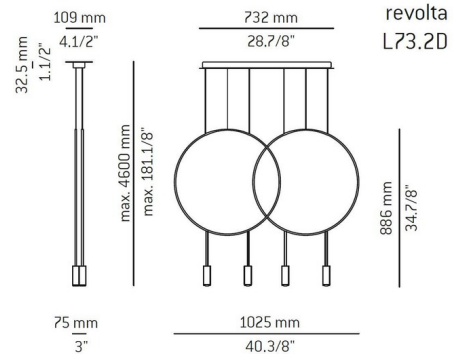

Specifications

COLOR	N/A
BODY FINISH	Black
WATTAGE	24.8W
DIMMER	Standard 120V
DIMENSIONS	40.38"L x 4.5"W x 34.88"H
INTEGRATED LED MODULE	4 x LED/6.2W/120V LED
COUNTRY OF ORIGIN	Spain

Technical Information

BEAM ANGLE	120°
COLOR RENDERING	90 CRI
LAMP COLOR	2700K
LUMENS/WATT	467.74
LUMINOUS FLUX	2900 lumens

Shown in black

CLICK TO VIEW PRODUCT

Notes: