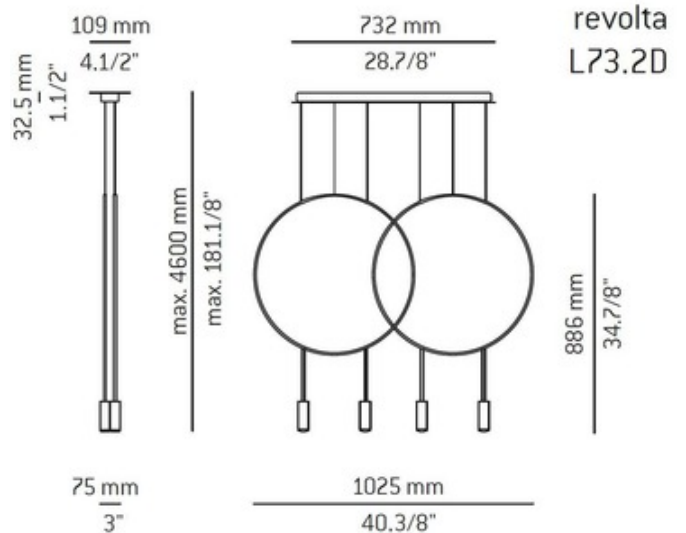

**BRAND**

Estiluz

**DESCRIPTION**

The Revolta Suspension offers a sleek modern look featuring two circles that appear to have been sketched in the air and paired with cylindrical pendants below with Aluminum heads and acrylic diffusers. Optional acoustic panels offer a unique solution to soften room noise and serve as room dividers in large spaces. Available with Black or Satin Gold heads with a Black or White canopy. Acoustic panels available in Blue, Black, Eggplant, or Salmon; sold separately. Compatible with 23.6 inch diameter panels.

Shown in: Black

<b>SHADE COLOR</b>	N/A
<b>BODY FINISH</b>	Black
<b>WATTAGE</b>	24.4W
<b>DIMMER</b>	Standard 120V
<b>DIMENSIONS</b>	169.25"L x 40.38"W x 34.88"H x 28.87"D
<b>LAMP</b>	4 x LED/6.1W/120V LED

*Technical Information*

<b>LUMINOUS FLUX</b>	1330 lumens
<b>LUMENS/WATT</b>	218.03
<b>LAMP COLOR</b>	2700 K
<b>COLOR RENDERING</b>	80 CRI

**ITEM NUMBER** EST778260

COMPANY	PROJECT	FIXTURE TYPE	APPROVED BY	DATE