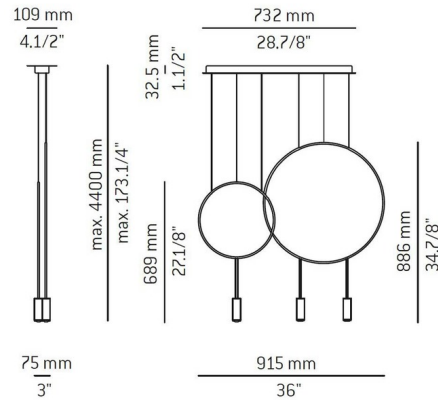

Shown in black