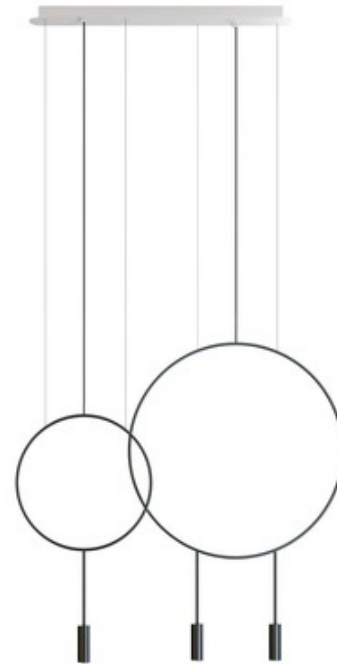

DESIGNER

Nahtrang Studio

BRAND

Estiluz

DESCRIPTION

The Revolta L73S.1S1D Linear Multi-Light Pendant offers a sleek modern look featuring two circles that appear to have been sketched in the air and paired with cylindrical pendants below with Aluminum heads and acrylic diffusers. Optional acoustic panels offer a unique solution to soften room noise and serve as room dividers in large spaces. Available with Black or Satin Gold heads with a Black or White canopy. Acoustic panels available in Blue, Black, Eggplant, or Salmon; sold separately.

Shown in: Black

SHADE COLOR	N/A
BODY FINISH	Black
WATTAGE	18.6W
DIMMER	Standard 120V
DIMENSIONS	36"L x 4.5"W x 34.88"H
INTEGRATED LED MODULE	
LAMP	3 x LED/6.2W/120V LED

Technical Information

LUMINOUS FLUX	2175 lumens
LUMENS/WATT	350.81
LAMP COLOR	2700K
COLOR RENDERING	90 CRI