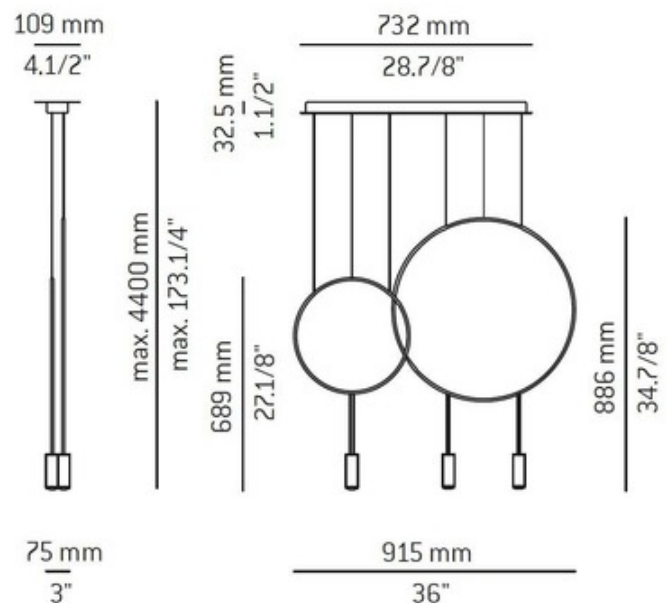

COMPANY	PROJECT	FIXTURE TYPE	APPROVED BY	DATE