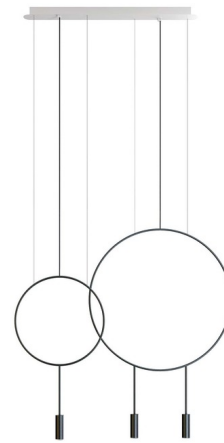

Lightology

lightology.com
866-954-4489
05-20-26

Project: _____
Company: _____
Location: _____ Fixture Type: _____
SPEC #: **EST778276**
Approved On: _____ Approved By: _____

Revolta L73S.1S1D Linear Multi-Light Pendant By Estiluz

Description

The Revolta L73S.1S1D Linear Multi-Light Pendant offers a sleek modern look featuring two circles that appear to have been sketched in the air and paired with cylindrical pendants below with Aluminum heads and acrylic diffusers. Optional acoustic panels offer a unique solution to soften room noise and serve as room dividers in large spaces. Available with Black or Satin Gold heads with a Black or White canopy. Acoustic panels available in Blue, Black, Eggplant, or Salmon; sold separately.

Specifications

COLOR	N/A
BODY FINISH	Black
WATTAGE	18.6W
DIMMER	Standard 120V
DIMENSIONS	36"L x 4.5"W x 34.88"H
INTEGRATED LED MODULE	3 x LED/6.2W/120V LED
COUNTRY OF ORIGIN	Spain

Technical Information

BEAM ANGLE	120°
COLOR RENDERING	90 CRI
LAMP COLOR	2700K
LUMENS/WATT	350.81
LUMINOUS FLUX	2175 lumens