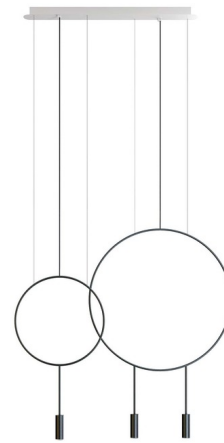

## Revolta L73S.1S1D Linear Multi-Light Pendant By Estiluz

### Description

The Revolta L73S.1S1D Linear Multi-Light Pendant offers a sleek modern look featuring two circles that appear to have been sketched in the air and paired with cylindrical pendants below with Aluminum heads and acrylic diffusers. Optional acoustic panels offer a unique solution to soften room noise and serve as room dividers in large spaces. Available with Black or Satin Gold heads with a Black or White canopy. Acoustic panels available in Blue, Black, Eggplant, or Salmon; sold separately.

### Specifications

COLOR	N/A
BODY FINISH	Black
WATTAGE	18.6W
DIMMER	Standard 120V
DIMENSIONS	36"L x 4.5"W x 34.88"H
INTEGRATED LED MODULE	3 x LED/6.2W/120V LED
COUNTRY OF ORIGIN	Spain

### Technical Information

BEAM ANGLE	120°
COLOR RENDERING	90 CRI
LAMP COLOR	2700K
LUMENS/WATT	350.81
LUMINOUS FLUX	2175 lumens

Shown in black

CLICK TO VIEW PRODUCT

Notes: