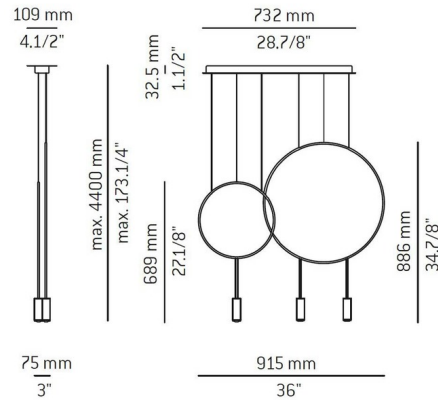

### Specifications

COLOR	N/A
BODY FINISH	Black
WATTAGE	18.6W
DIMMER	Standard 120V
DIMENSIONS	36"L x 4.5"W x 34.88"H
INTEGRATED LED MODULE	3 x LED/6.2W/120V LED
COUNTRY OF ORIGIN	Spain

### Technical Information

BEAM ANGLE	120°
COLOR RENDERING	90 CRI
LAMP COLOR	2700K
LUMENS/WATT	350.81
LUMINOUS FLUX	2175 lumens

Shown in black

CLICK TO VIEW PRODUCT

Notes: