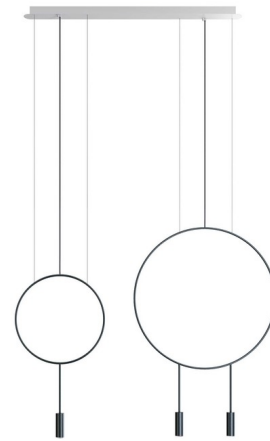

Lightology

lightology.com
866-954-4489
05-24-26

Project: _____
 Company: _____
 Location: _____ Fixture Type: _____
 SPEC #: **EST778292**
 Approved On: _____ Approved By: _____

Revolta L92S.1S1D Linear Multi-Light Pendant By Estiluz

Description

The Revolta L92S.1S1D Linear Multi-Light Pendant offers an airy, modern look featuring two open circles that appear to have been sketched in the air paired with cylindrical pendants below with Aluminum heads and acrylic diffusers. Optional acoustic panels offer a unique solution to soften room noise and serve as room dividers in large spaces. Available with Black or Satin Gold heads with a Black or White canopy. Acoustic panels available in Blue, Black, Eggplant, or Salmon; sold separately. Accommodates one 15 inch and one 23.6 inch diameter panel.

Specifications

COLOR	N/A
BODY FINISH	Black
WATTAGE	18.6W
DIMMER	Standard 120V
DIMENSIONS	43.5"L x 4.5"W x 34.88"H
INTEGRATED LED MODULE	3 x LED/6.2W/120V LED
COUNTRY OF ORIGIN	Spain

Technical Information

BEAM ANGLE	120°
COLOR RENDERING	90 CRI
LAMP COLOR	2700K
LUMENS/WATT	350.81
LUMINOUS FLUX	2175 lumens

Shown in black

CLICK TO VIEW PRODUCT

Notes: