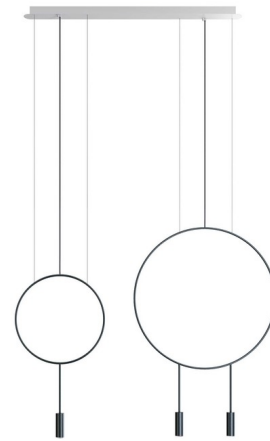

## Revolta L92S.1S1D Linear Multi-Light Pendant By Estiluz

### Description

The Revolta L92S.1S1D Linear Multi-Light Pendant offers an airy, modern look featuring two open circles that appear to have been sketched in the air paired with cylindrical pendants below with Aluminum heads and acrylic diffusers. Optional acoustic panels offer a unique solution to soften room noise and serve as room dividers in large spaces. Available with Black or Satin Gold heads with a Black or White canopy. Acoustic panels available in Blue, Black, Eggplant, or Salmon; sold separately. Accommodates one 15 inch and one 23.6 inch diameter panel.

### Specifications

COLOR	N/A
BODY FINISH	Black
WATTAGE	18.6W
DIMMER	Standard 120V
DIMENSIONS	43.5"L x 4.5"W x 34.88"H
INTEGRATED LED MODULE	3 x LED/6.2W/120V LED
COUNTRY OF ORIGIN	Spain

### Technical Information

BEAM ANGLE	120°
COLOR RENDERING	90 CRI
LAMP COLOR	2700K
LUMENS/WATT	350.81
LUMINOUS FLUX	2175 lumens

Shown in black

CLICK TO VIEW PRODUCT

Notes: