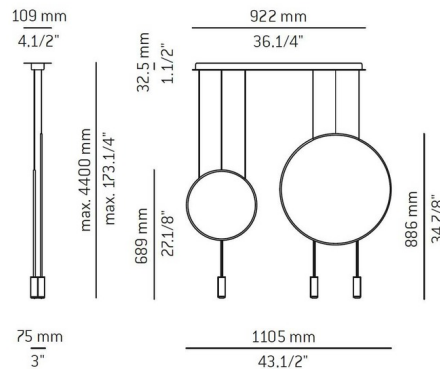

Specifications

COLOR	N/A
BODY FINISH	Black
WATTAGE	18.6W
DIMMER	Standard 120V
DIMENSIONS	43.5"L x 4.5"W x 34.88"H
INTEGRATED LED MODULE	3 x LED/6.2W/120V LED
COUNTRY OF ORIGIN	Spain

Technical Information

BEAM ANGLE	120°
COLOR RENDERING	90 CRI
LAMP COLOR	2700K
LUMENS/WATT	350.81
LUMINOUS FLUX	2175 lumens

Shown in black

CLICK TO VIEW PRODUCT

Notes: