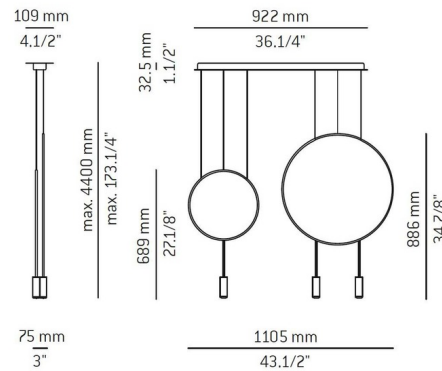

### Specifications

COLOR	N/A
BODY FINISH	Black
WATTAGE	18.6W
DIMMER	Standard 120V
DIMENSIONS	43.5"L x 4.5"W x 34.88"H
INTEGRATED LED MODULE	3 x LED/6.2W/120V LED
COUNTRY OF ORIGIN	Spain

### Technical Information

BEAM ANGLE	120°
COLOR RENDERING	90 CRI
LAMP COLOR	2700K
LUMENS/WATT	350.81
LUMINOUS FLUX	2175 lumens

Shown in black

CLICK TO VIEW PRODUCT

Notes: