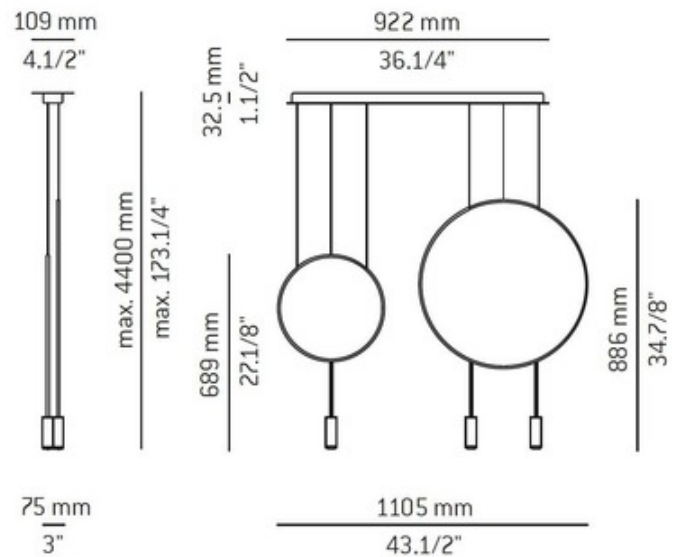

COMPANY

PROJECT

FIXTURE TYPE

APPROVED BY

DATE