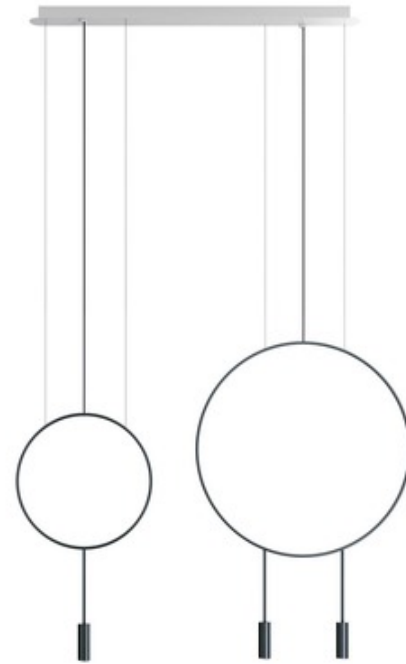

DESIGNER

Nahtrang Studio

BRAND

Estiluz

DESCRIPTION

The Revolta L92S.1S1D Linear Multi-Light Pendant offers an airy, modern look featuring two open circles that appear to have been sketched in the air paired with cylindrical pendants below with Aluminum heads and acrylic diffusers. Optional acoustic panels offer a unique solution to soften room noise and serve as room dividers in large spaces. Available with Black or Satin Gold heads with a Black or White canopy. Acoustic panels available in Blue, Black, Eggplant, or Salmon; sold separately. Accommodates one 15 inch and one 23.6 inch diameter panel.

Shown in: Black

SHADE COLOR	N/A
BODY FINISH	Black
WATTAGE	18.6W
DIMMER	Standard 120V
DIMENSIONS	43.5"L x 4.5"W x 34.88"H
INTEGRATED LED MODULE	
LAMP	3 x LED/6.2W/120V LED

Technical Information

LUMINOUS FLUX	2175 lumens
LUMENS/WATT	350.81
LAMP COLOR	2700K
COLOR RENDERING	90 CRI