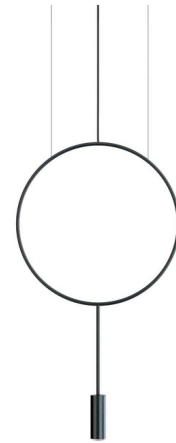

Lightology

lightology.com
866-954-4489
06-04-26

Project: _____

Company: _____

Location: _____ Fixture Type: _____

SPEC #: **EST778316**

Approved On: _____ Approved By: _____

Revolta Pendant

By Estiluz

Description

The Revolta Pendant offers an airy, modern look featuring open circles that appear to have been sketched in the air paired with cylindrical pendants below with Aluminum heads and acrylic diffusers. Available with one or two pendants, finished in Black or Satin Gold with a Black or White finished canopy. Optional acoustic panels offer a unique solution to soften room noise and serve as room dividers in large spaces. Available with Black or Satin Gold heads with a Black or White canopy. Acoustic panels available in Blue, Black, Eggplant, or Salmon; sold separately.

Specifications

COLOR N/A
 BODY FINISH Black
 WATTAGE 6.2W
 DIMMER Standard 120V
 DIMENSIONS 15"W x 27.13"H x 4.5"D
 INTEGRATED LED MODULE 1 x LED/6.2W/120V LED
 COUNTRY OF ORIGIN Spain

Technical Information

BEAM ANGLE 120°
 COLOR RENDERING 90 CRI
 LAMP COLOR 2700K
 LUMENS/WATT 116.94
 LUMINOUS FLUX 725 lumens

Shown in black

CLICK TO VIEW PRODUCT

Notes: