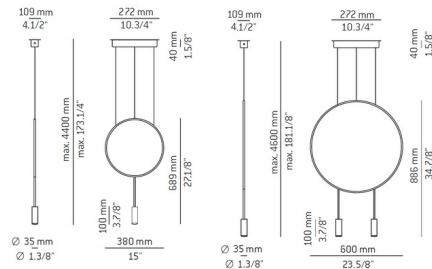

Specifications

COLOR N/A
 BODY FINISH Black
 WATTAGE 6.2W
 DIMMER Standard 120V
 DIMENSIONS 15"W x 27.13"H x 4.5"D
 INTEGRATED LED MODULE 1 x LED/6.2W/120V LED
 COUNTRY OF ORIGIN Spain

Technical Information

BEAM ANGLE 120°
 COLOR RENDERING 90 CRI
 LAMP COLOR 2700K
 LUMENS/WATT 116.94
 LUMINOUS FLUX 725 lumens

Shown in black

CLICK TO VIEW PRODUCT

Notes: