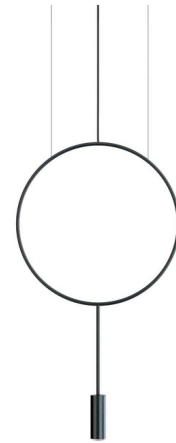

Lightology

lightology.com
866-954-4489
06-04-26

Project: _____

Company: _____

Location: _____ Fixture Type: _____

SPEC #: **EST778316**

Approved On: _____ Approved By: _____

Revolta Pendant

By Estiluz

Description

The Revolta Pendant offers an airy, modern look featuring open circles that appear to have been sketched in the air paired with cylindrical pendants below with Aluminum heads and acrylic diffusers. Available with one or two pendants, finished in Black or Satin Gold with a Black or White finished canopy. Optional acoustic panels offer a unique solution to soften room noise and serve as room dividers in large spaces. Available with Black or Satin Gold heads with a Black or White canopy. Acoustic panels available in Blue, Black, Eggplant, or Salmon; sold separately.

Specifications

COLOR	N/A
BODY FINISH	Black
WATTAGE	6.2W
DIMMER	Standard 120V
DIMENSIONS	15"W x 27.13"H x 4.5"D
INTEGRATED LED MODULE	1 x LED/6.2W/120V LED
COUNTRY OF ORIGIN	Spain

Technical Information

BEAM ANGLE	120°
COLOR RENDERING	90 CRI
LAMP COLOR	2700K
LUMENS/WATT	116.94
LUMINOUS FLUX	725 lumens

Shown in black

CLICK TO VIEW PRODUCT

Notes: