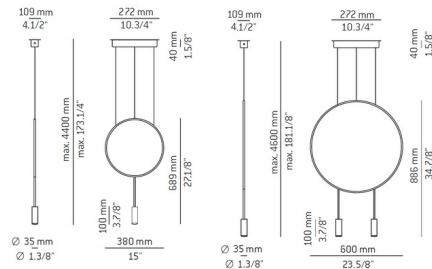

Specifications

COLOR	N/A
BODY FINISH	Black
WATTAGE	6.2W
DIMMER	Standard 120V
DIMENSIONS	15"W x 27.13"H x 4.5"D
INTEGRATED LED MODULE	1 x LED/6.2W/120V LED
COUNTRY OF ORIGIN	Spain

Technical Information

BEAM ANGLE	120°
COLOR RENDERING	90 CRI
LAMP COLOR	2700K
LUMENS/WATT	116.94
LUMINOUS FLUX	725 lumens

Shown in black

CLICK TO VIEW PRODUCT

Notes: