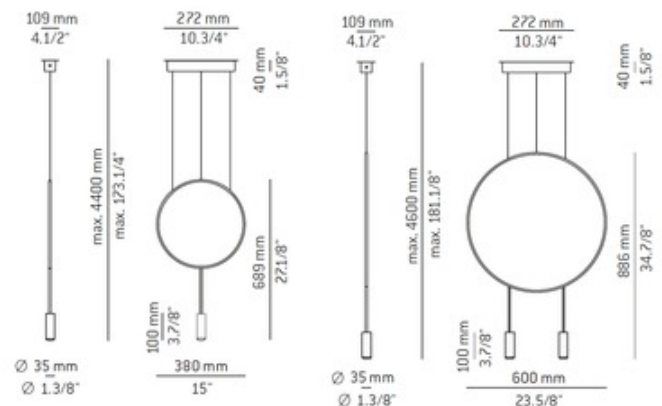

COMPANY	PROJECT	FIXTURE TYPE	APPROVED BY	DATE