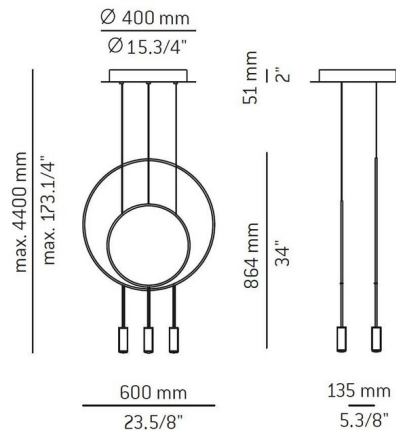

Specifications

COLOR	N/A
BODY FINISH	Black
WATTAGE	18.6W
DIMMER	Dimmable
DIMENSIONS	23.63"W x 34"H x 15.75"D
INTEGRATED LED MODULE	3 x LED/6.2W/120V LED
COUNTRY OF ORIGIN	Spain

Technical Information

BEAM ANGLE	120°
COLOR RENDERING	90 CRI
LAMP COLOR	2700K
LUMENS/WATT	350.81
LUMINOUS FLUX	2175 lumens

Shown in black

CLICK TO VIEW PRODUCT

Notes: