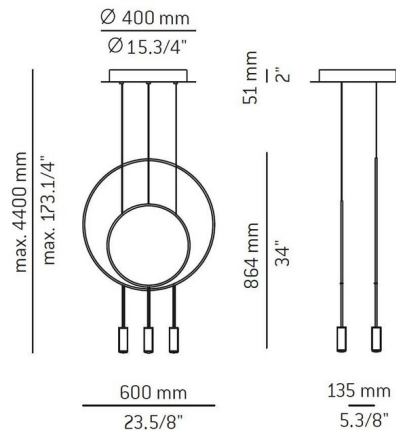

### Specifications

COLOR	N/A
BODY FINISH	Black
WATTAGE	18.6W
DIMMER	Dimmable
DIMENSIONS	23.63"W x 34"H x 15.75"D
INTEGRATED LED MODULE	3 x LED/6.2W/120V LED
COUNTRY OF ORIGIN	Spain

### Technical Information

BEAM ANGLE	120°
COLOR RENDERING	90 CRI
LAMP COLOR	2700K
LUMENS/WATT	350.81
LUMINOUS FLUX	2175 lumens

Shown in black

CLICK TO VIEW PRODUCT

Notes: