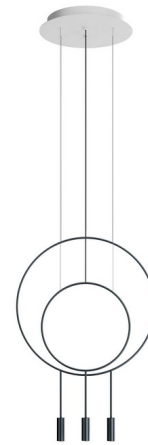

## Revolta R40S.1S1D Round Multi-Light Pendant By Estiluz

### Description

The Revolta R40S.1S1D Round Multi-Light Pendant offers a sleek modern look featuring two circles that appear to have been sketched in the air and paired with cylindrical pendants below with Aluminum heads and acrylic diffusers. Optional acoustic panels offer a unique solution to soften room noise and serve as room dividers in large spaces. Available with Black or Satin Gold finished heads with a Black or White finished canopy. Acoustic panels available in Blue, Black, Eggplant, or Salmon; sold separately. Accommodates one 15 inch and one 23.6 inch diameter panel.

### Specifications

COLOR	N/A
BODY FINISH	Black
WATTAGE	18.6W
DIMMER	Dimmable
DIMENSIONS	23.63"W x 34"H x 15.75"D
INTEGRATED LED MODULE	3 x LED/6.2W/120V LED
COUNTRY OF ORIGIN	Spain

### Technical Information

BEAM ANGLE	120°
COLOR RENDERING	90 CRI
LAMP COLOR	2700K
LUMENS/WATT	350.81
LUMINOUS FLUX	2175 lumens

Shown in black

CLICK TO VIEW PRODUCT

Notes: