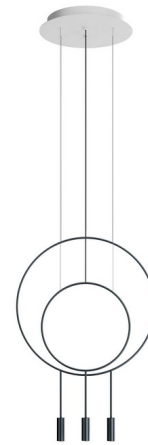

Lightology

lightology.com
866-954-4489
04-04-26

Project: _____
 Company: _____
 Location: _____ Fixture Type: _____
 SPEC #: **EST778332**
 Approved On: _____ Approved By: _____

Revolta R40S.1S1D Round Multi-Light Pendant By Estiluz

Description

The Revolta R40S.1S1D Round Multi-Light Pendant offers a sleek modern look featuring two circles that appear to have been sketched in the air and paired with cylindrical pendants below with Aluminum heads and acrylic diffusers. Optional acoustic panels offer a unique solution to soften room noise and serve as room dividers in large spaces. Available with Black or Satin Gold finished heads with a Black or White finished canopy. Acoustic panels available in Blue, Black, Eggplant, or Salmon; sold separately. Accommodates one 15 inch and one 23.6 inch diameter panel.

Specifications

COLOR	N/A
BODY FINISH	Black
WATTAGE	18.6W
DIMMER	Dimmable
DIMENSIONS	23.63"W x 34"H x 15.75"D
INTEGRATED LED MODULE	3 x LED/6.2W/120V LED
COUNTRY OF ORIGIN	Spain

Technical Information

BEAM ANGLE	120°
COLOR RENDERING	90 CRI
LAMP COLOR	2700K
LUMENS/WATT	350.81
LUMINOUS FLUX	2175 lumens

Shown in black

CLICK TO VIEW PRODUCT

Notes: