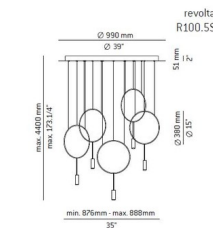

Specifications

COLOR	N/A
BODY FINISH	Black
WATTAGE	18.6W
DIMMER	Standard 120V
DIMENSIONS	27.13"W x 27.13"H x 27.13"D
INTEGRATED LED MODULE	3 x LED/6.2W/120V LED
COUNTRY OF ORIGIN	Spain

Technical Information

BEAM ANGLE	120°
COLOR RENDERING	90 CRI
LAMP COLOR	2700K
LUMENS/WATT	350.81
LUMINOUS FLUX	2175 lumens

Shown in black

CLICK TO VIEW PRODUCT

Notes: