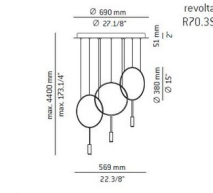

CLICK TO VIEW PRODUCT

Notes: