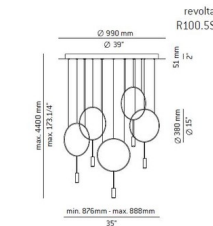

### Specifications

COLOR	N/A
BODY FINISH	Black
WATTAGE	18.6W
DIMMER	Standard 120V
DIMENSIONS	27.13"W x 27.13"H x 27.13"D
INTEGRATED LED MODULE	3 x LED/6.2W/120V LED
COUNTRY OF ORIGIN	Spain

### Technical Information

BEAM ANGLE	120°
COLOR RENDERING	90 CRI
LAMP COLOR	2700K
LUMENS/WATT	350.81
LUMINOUS FLUX	2175 lumens

Shown in black

CLICK TO VIEW PRODUCT

Notes: