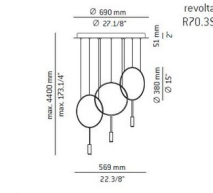

### Specifications

COLOR	N/A
BODY FINISH	Black
WATTAGE	18.6W
DIMMER	Standard 120V
DIMENSIONS	27.13"W x 27.13"H x 27.13"D
INTEGRATED LED MODULE	3 x LED/6.2W/120V LED
COUNTRY OF ORIGIN	Spain

### Technical Information

BEAM ANGLE	120°
COLOR RENDERING	90 CRI
LAMP COLOR	2700K
LUMENS/WATT	350.81
LUMINOUS FLUX	2175 lumens

Shown in black

CLICK TO VIEW PRODUCT

Notes: