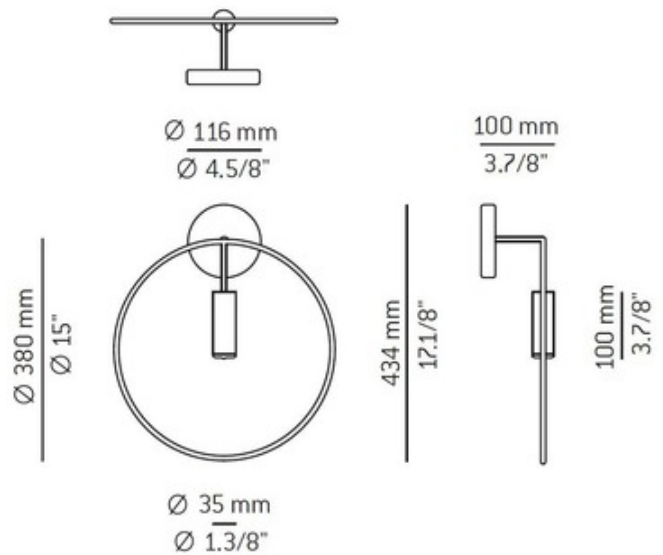

COMPANY

PROJECT

FIXTURE TYPE

APPROVED BY

DATE