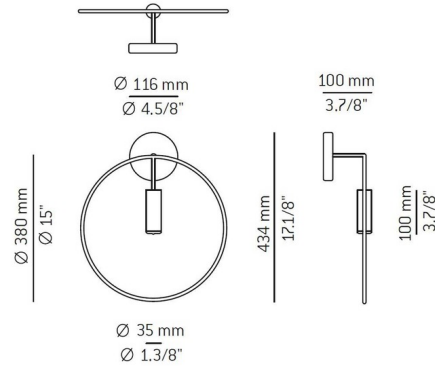

### Description

The Revolta A-3630 Wall Light offers an airy, modern look featuring an open circles that appear to have been sketched in the air paired with a cylindrical shade suspended from the top of the circle into the center, set into a round backplate. Available with 2700 or 3000 Kelvin temperature, finished in Black with a Gold shade, or Black with a Black shade. CE and ETL listed. ADA compliant. Not dimmable.

### Specifications

COLOR	N/A
BODY FINISH	Gold
WATTAGE	6.2W
DIMMER	Not Dimmable
DIMENSIONS	15"W x 17.13"H x 3.88"D
INTEGRATED LED MODULE	1 x LED/6.2W/120V LED
COUNTRY OF ORIGIN	Spain

### Technical Information

BEAM ANGLE	120°
COLOR RENDERING	90 CRI
LAMP COLOR	2700K
LUMENS/WATT	116.94
LUMINOUS FLUX	725 lumens

Shown in gold

CLICK TO VIEW PRODUCT

Notes: