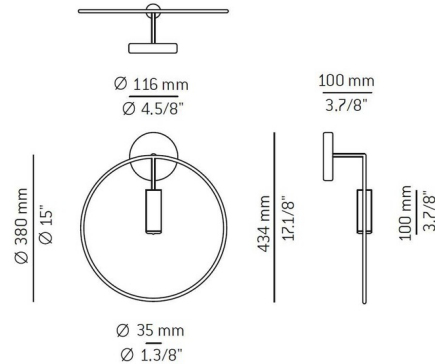

### Description

The Revolta A-3630 Wall Light offers an airy, modern look featuring an open circles that appear to have been sketched in the air paired with a cylindrical shade suspended from the top of the circle into the center, set into a round backplate. Available with 2700 or 3000 Kelvin temperature, finished in Black with a Gold shade, or Black with a Black shade. CE and ETL listed. ADA compliant. Not dimmable.

### Specifications

COLOR	N/A
BODY FINISH	Gold
WATTAGE	6.2W
DIMMER	Not Dimmable
DIMENSIONS	15"W x 17.13"H x 3.88"D
INTEGRATED LED MODULE	1 x LED/6.2W/120V LED
COUNTRY OF ORIGIN	Spain

### Technical Information

BEAM ANGLE	120°
COLOR RENDERING	90 CRI
LAMP COLOR	2700K
LUMENS/WATT	116.94
LUMINOUS FLUX	725 lumens

Shown in gold

CLICK TO VIEW PRODUCT

Notes: