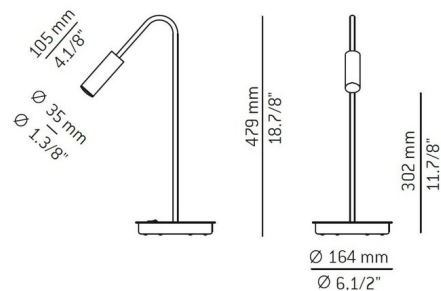

CLICK TO VIEW PRODUCT

Notes: