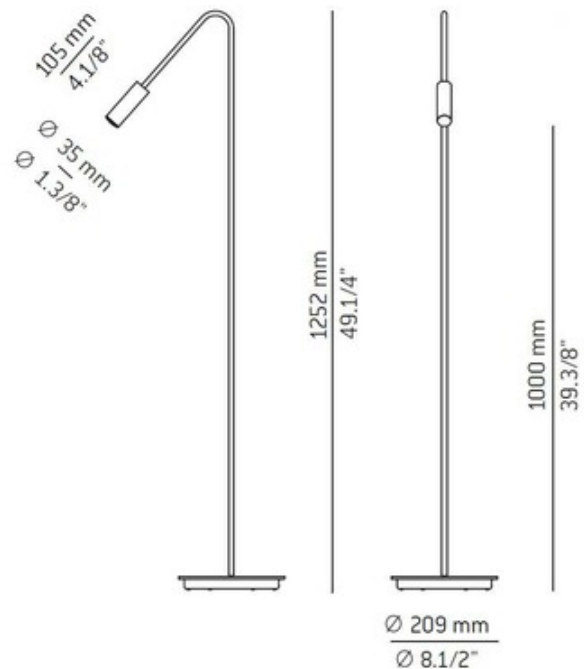

DESIGNER Nahrang Studio
BRAND Estiluz

DESCRIPTION

The Volta P-3538 Floor Lamp offers a sleek, modern look that will be a versatile addition to any space, featuring a tall slim Black cylindrical finished body that curves at an 120 degree angle bearing a cylindrical head with an acrylic lens diffuser, set into a round table base. Available with a Gold or Black head. On / Off switch located on cord. CE and ETL listed.

Shown in: Black / Gold

SHADE COLOR	Gold
BODY FINISH	Black
WATTAGE	6.2W
DIMMER	Not Included
DIMENSIONS	8.5"W x 49.25"H x 8.5"D
INTEGRATED LED MODULE	
LAMP	1 x LED/6.2W/120V LED

Technical Information

LUMINOUS FLUX	725 lumens
LUMENS/WATT	116.94
LAMP COLOR	2700K
COLOR RENDERING	90 CRI

SPEC # EST778385

COMPANY	PROJECT	FIXTURE TYPE	APPROVED BY	DATE