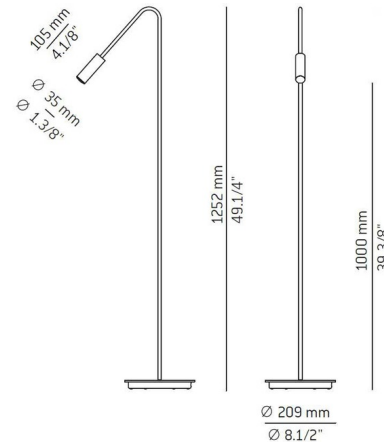

Shown in black / gold