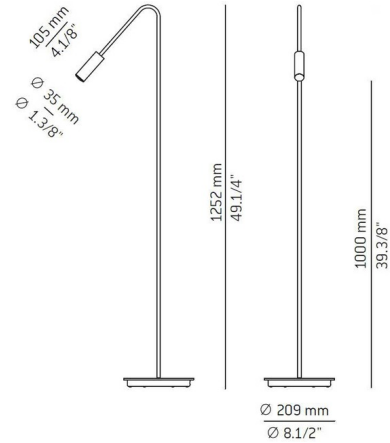

Shown in black / gold