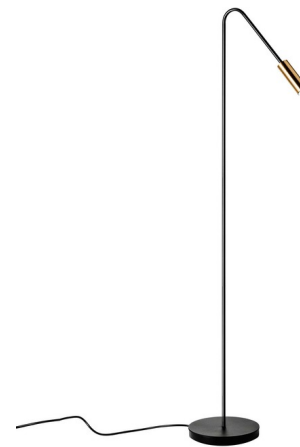

Lightology

lightology.com
866-954-4489
04-16-26

Project: _____
Company: _____
Location: _____ Fixture Type: _____
SPEC #: **EST778385**
Approved On: _____ Approved By: _____

Volta P-3538 Floor Lamp

By Estiluz

Description

The Volta P-3538 Floor Lamp offers a sleek, modern look that will be a versatile addition to any space, featuring a tall slim Black cylindrical finished body that curves at an 120 degree angle bearing a cylindrical head with an acrylic lens diffuser, set into a round table base. Available with a Gold or Black head. On / Off switch located on cord. CE and ETL listed.

Specifications

COLOR	Gold
BODY FINISH	Black
WATTAGE	6.2W
DIMMER	Not Included
DIMENSIONS	8.5"W x 49.25"H x 8.5"D
INTEGRATED LED MODULE	1 x LED/6.2W/120V LED
COUNTRY OF ORIGIN	Spain

Technical Information

BEAM ANGLE	120°
COLOR RENDERING	90 CRI
LAMP COLOR	2700K
LUMENS/WATT	116.94
LUMINOUS FLUX	725 lumens

Shown in black / gold

CLICK TO VIEW PRODUCT

Notes: