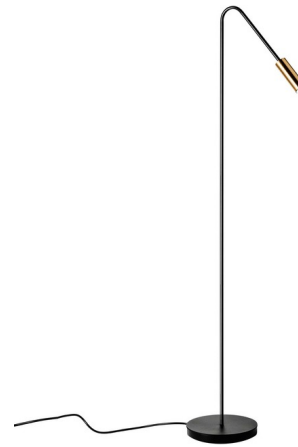

Lightology

lightology.com
866-954-4489
06-04-26

Project: _____
 Company: _____
 Location: _____ Fixture Type: _____
 SPEC #: **EST778385**
 Approved On: _____ Approved By: _____

Volta P-3538 Floor Lamp

By Estiluz

Description

The Volta P-3538 Floor Lamp offers a sleek, modern look that will be a versatile addition to any space, featuring a tall slim Black cylindrical finished body that curves at an 120 degree angle bearing a cylindrical head with an acrylic lens diffuser, set into a round table base. Available with a Gold or Black head. On / Off switch located on cord. CE and ETL listed.

Specifications

COLOR	Gold
BODY FINISH	Black
WATTAGE	6.2W
DIMMER	Not Included
DIMENSIONS	8.5"W x 49.25"H x 8.5"D
INTEGRATED LED MODULE	1 x LED/6.2W/120V LED
COUNTRY OF ORIGIN	Spain

Technical Information

BEAM ANGLE	120°
COLOR RENDERING	90 CRI
LAMP COLOR	2700K
LUMENS/WATT	116.94
LUMINOUS FLUX	725 lumens

Shown in black / gold

CLICK TO VIEW PRODUCT

Notes: