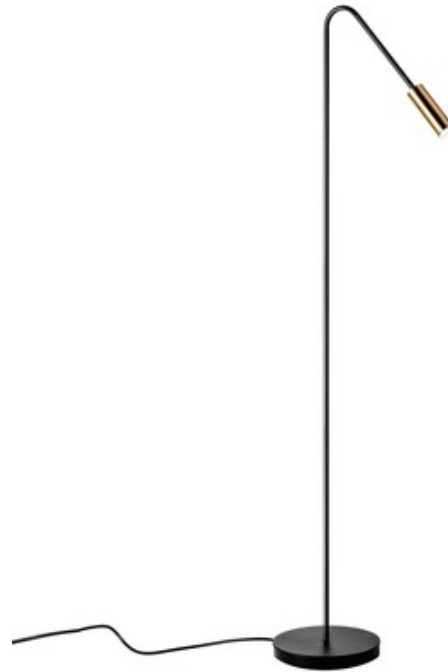

DESIGNER Nahrang Studio
BRAND Estiluz

DESCRIPTION

The Volta P-3538 Floor Lamp offers a sleek, modern look that will be a versatile addition to any space, featuring a tall slim Black cylindrical finished body that curves at an 120 degree angle bearing a cylindrical head with an acrylic lens diffuser, set into a round table base. Available with a Gold or Black head. On / Off switch located on cord. CE and ETL listed.

Shown in: Black / Gold

SHADE COLOR	Gold
BODY FINISH	Black
WATTAGE	6.2W
DIMMER	Not Included
DIMENSIONS	8.5"W x 49.25"H x 8.5"D
INTEGRATED LED MODULE	
LAMP	1 x LED/6.2W/120V LED

Technical Information

LUMINOUS FLUX	725 lumens
LUMENS/WATT	116.94
LAMP COLOR	2700K
COLOR RENDERING	90 CRI