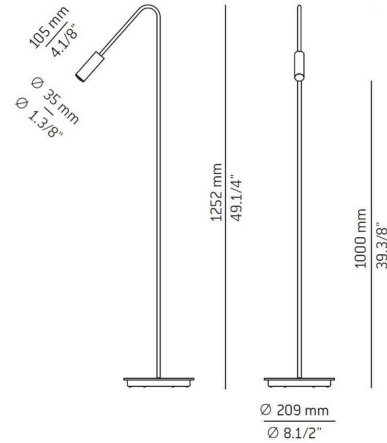

Shown in black / gold