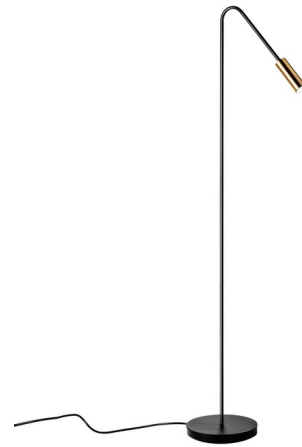

Lightology

lightology.com
866-954-4489
06-04-26

Project: _____
Company: _____
Location: _____ Fixture Type: _____
SPEC #: **EST778385**
Approved On: _____ Approved By: _____

Volta P-3538 Floor Lamp By Estiluz

Description

The Volta P-3538 Floor Lamp offers a sleek, modern look that will be a versatile addition to any space, featuring a tall slim Black cylindrical finished body that curves at an 120 degree angle bearing a cylindrical head with an acrylic lens diffuser, set into a round table base. Available with a Gold or Black head. On / Off switch located on cord. CE and ETL listed.

Specifications

COLOR Gold
BODY FINISH Black
WATTAGE 6.2W
DIMMER Not Included
DIMENSIONS 8.5"W x 49.25"H x 8.5"D
INTEGRATED LED MODULE 1 x LED/6.2W/120V LED
COUNTRY OF ORIGIN Spain

Technical Information

BEAM ANGLE 120°
COLOR RENDERING 90 CRI
LAMP COLOR 2700K
LUMENS/WATT 116.94
LUMINOUS FLUX 725 lumens

Shown in black / gold

CLICK TO VIEW PRODUCT

Notes: