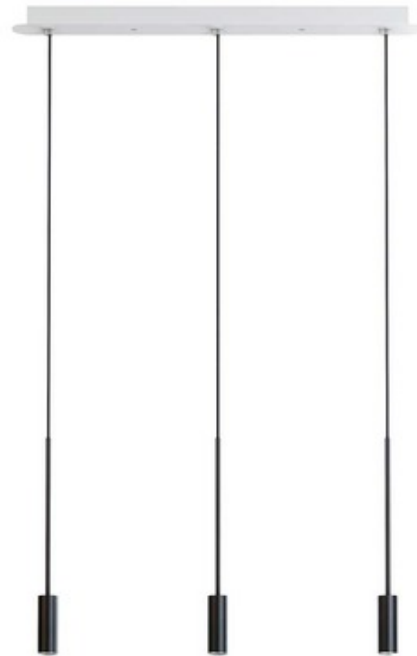

**DESIGNER** Nahrang Studio  
**BRAND** Estiluz

**DESCRIPTION**

The Volta Linear Multi-Light Pendant offers a sleek, modern look that will tie seamlessly into a number of interiors featuring an array of cylindrical aluminum heads with acrylic diffusers suspended from a linear canopy. Available with three, four, or six lights with the option of Gold or Black heads with a White or Black canopy. CE and ETL listed.

Shown in: White Canopy / Black

<b>SHADE COLOR</b>	Black
<b>BODY FINISH</b>	White Canopy
<b>WATTAGE</b>	18.6W
<b>DIMMER</b>	Standard 120V
<b>DIMENSIONS</b>	28.86"L x 4.5"W x 11"H
<b>INTEGRATED LED MODULE</b>	
<b>LAMP</b>	3 x LED/6.2W/120V LED

*Technical Information*

<b>LUMINOUS FLUX</b>	2175 lumens
<b>LUMENS/WATT</b>	350.81
<b>LAMP COLOR</b>	2700K
<b>COLOR RENDERING</b>	90 CRI

**SPEC #** EST778388

COMPANY	PROJECT	FIXTURE TYPE	APPROVED BY	DATE