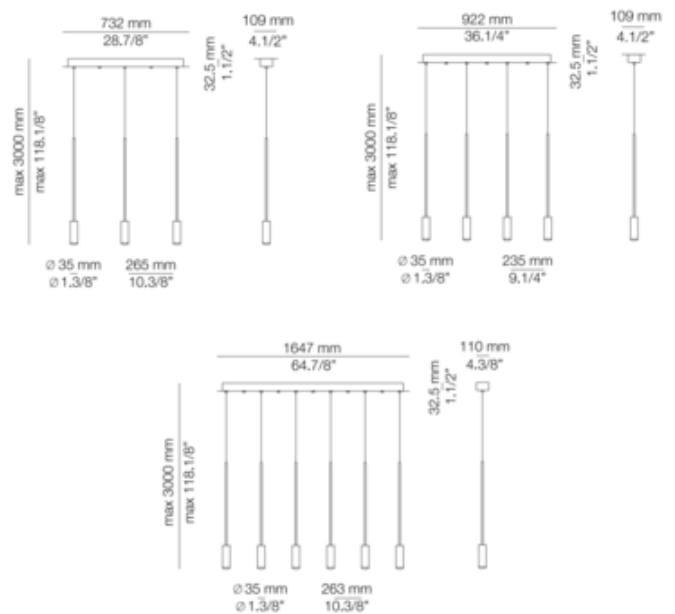

**DESIGNER** Nahrang Studio  
**BRAND** Estiluz

**DESCRIPTION**

The Volta Linear Multi-Light Pendant offers a sleek, modern look that will tie seamlessly into a number of interiors featuring an array of cylindrical aluminum heads with acrylic diffusers suspended from a linear canopy. Available with three, four, or six lights with the option of Gold or Black heads with a White or Black canopy. CE and ETL listed.

Shown in: White Canopy / Black

<b>SHADE COLOR</b>	Black
<b>BODY FINISH</b>	White Canopy
<b>WATTAGE</b>	18.6W
<b>DIMMER</b>	Standard 120V
<b>DIMENSIONS</b>	28.86"L x 4.5"W x 11"H
<b>INTEGRATED LED MODULE</b>	
<b>LAMP</b>	3 x LED/6.2W/120V LED

*Technical Information*

<b>LUMINOUS FLUX</b>	2175 lumens
<b>LUMENS/WATT</b>	350.81
<b>LAMP COLOR</b>	2700K
<b>COLOR RENDERING</b>	90 CRI

**SPEC #** EST778388

COMPANY	PROJECT	FIXTURE TYPE	APPROVED BY	DATE