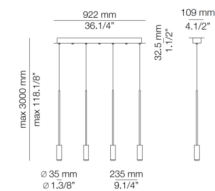

Specifications

COLOR Black
 BODY FINISH White Canopy
 WATTAGE 24.8W
 DIMMER Standard 120V
 DIMENSIONS 36.25"L x 4.5"W x 11"H
 INTEGRATED LED MODULE 4 x LED/6.2W/120V LED
 COUNTRY OF ORIGIN Spain

Technical Information

BEAM ANGLE 120°
 COLOR RENDERING 90 CRI
 LAMP COLOR 2700K
 LUMENS/WATT 467.74
 LUMINOUS FLUX 2900 lumens

Shown in white canopy / black

CLICK TO VIEW PRODUCT

Notes: