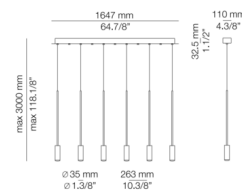

Specifications

COLOR Black
 BODY FINISH White Canopy
 WATTAGE 24.8W
 DIMMER Standard 120V
 DIMENSIONS 36.25"L x 4.5"W x 11"H
 INTEGRATED LED MODULE 4 x LED/6.2W/120V LED
 COUNTRY OF ORIGIN Spain

Technical Information

BEAM ANGLE 120°
 COLOR RENDERING 90 CRI
 LAMP COLOR 2700K
 LUMENS/WATT 467.74
 LUMINOUS FLUX 2900 lumens

Shown in white canopy / black

CLICK TO VIEW PRODUCT

Notes: