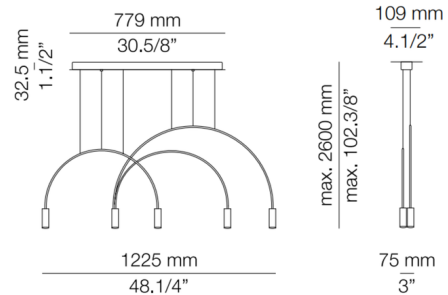

Specifications

COLOR	Black
BODY FINISH	White Canopy
WATTAGE	31W
DIMMER	Standard 120V
DIMENSIONS	48.25"L x 4.5"W x 21.38"H
INTEGRATED LED MODULE	5 x LED/6.2W/120V LED
COUNTRY OF ORIGIN	Spain

Technical Information

BEAM ANGLE	120°
COLOR RENDERING	90 CRI
LAMP COLOR	2700K
LUMENS/WATT	584.68
LUMINOUS FLUX	3625 lumens

Shown in white canopy / black

CLICK TO VIEW PRODUCT

Notes: