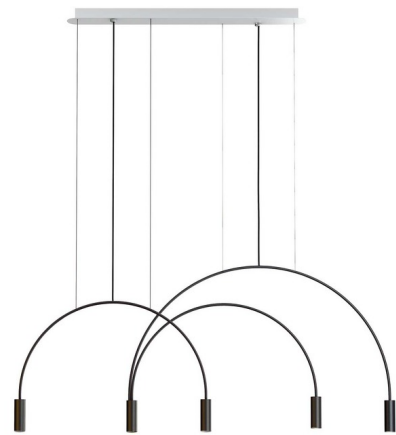

Lightology

lightology.com
866-954-4489
06-04-26

Project: _____
 Company: _____
 Location: _____ Fixture Type: _____
 SPEC #: **EST778400**
 Approved On: _____ Approved By: _____

Volta L78S.1D1T Linear Multi-Light Pendant By Estiluz

Description

The Volta L78S.1D1T Linear Multi-Light Pendant offers a chic, modern look featuring gracefully arced Black finished arms with cylindrical aluminum heads and acrylic lens diffusers that overlap. Available finished in Black or Gold with a Black or White finished canopy. CE and ETL listed.

Specifications

COLOR	Black
BODY FINISH	White Canopy
WATTAGE	31W
DIMMER	Standard 120V
DIMENSIONS	48.25"L x 4.5"W x 21.38"H
INTEGRATED LED MODULE	5 x LED/6.2W/120V LED
COUNTRY OF ORIGIN	Spain

Technical Information

BEAM ANGLE	120°
COLOR RENDERING	90 CRI
LAMP COLOR	2700K
LUMENS/WATT	584.68
LUMINOUS FLUX	3625 lumens

Shown in white canopy / black

CLICK TO VIEW PRODUCT

Notes: