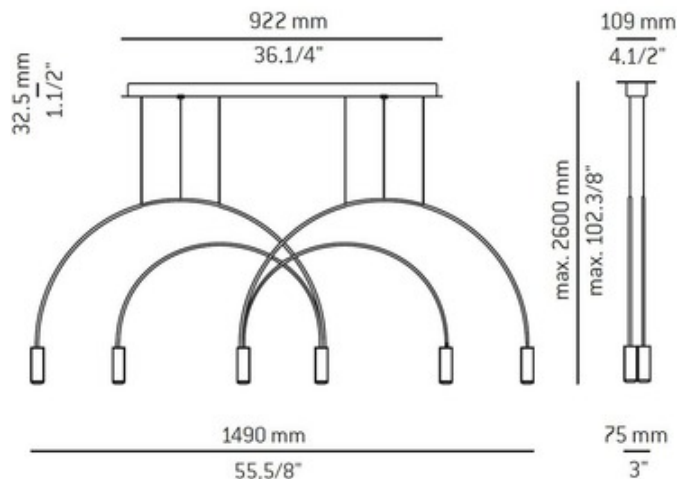

DESIGNER Nahrang Studio
BRAND Estiluz

DESCRIPTION

The Volta L92S.2T Linear Multi-Light Pendant offers a chic, modern look featuring gracefully overlapping arced arms finished in Black with cylindrical aluminum heads and acrylic lens diffusers. Composed of two large arcs with two smaller inner arcs. Available finished in Black or Gold with a Black or White finished canopy. Dimmable with a TRIAC dimmer, sold separately.

Shown in: White Canopy / Black

SHADE COLOR	Black
BODY FINISH	White Canopy
WATTAGE	37.2W
DIMMER	Standard 120V
DIMENSIONS	55.63"L x 4.5"W x 21.38"H
INTEGRATED LED MODULE	
LAMP	6 x LED/6.2W/120V LED

Technical Information

LUMINOUS FLUX	5800 lumens
LUMENS/WATT	935.48
LAMP COLOR	2700K
COLOR RENDERING	90 CRI

SPEC # EST778404

COMPANY	PROJECT	FIXTURE TYPE	APPROVED BY	DATE