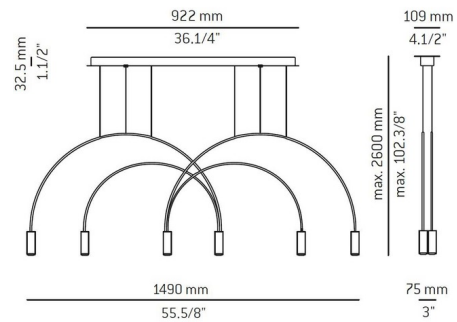

Specifications

COLOR	Black
BODY FINISH	White Canopy
WATTAGE	37.2W
DIMMER	Standard 120V
DIMENSIONS	55.63"L x 4.5"W x 21.38"H
INTEGRATED LED MODULE	6 x LED/6.2W/120V LED
COUNTRY OF ORIGIN	Spain

Technical Information

BEAM ANGLE	120°
COLOR RENDERING	90 CRI
LAMP COLOR	2700K
LUMENS/WATT	935.48
LUMINOUS FLUX	5800 lumens

Shown in white canopy / black

CLICK TO VIEW PRODUCT

Notes: