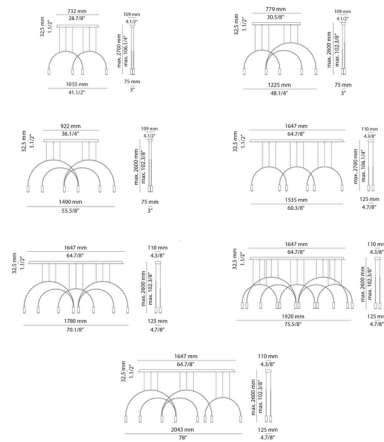

### Description

The Volta Linear Multi-Light Pendant offers a chic, modern look featuring gracefully arched, overlapping arms. The arches are capped on both ends with cylindrical lampshades that direct light downwards, making Volta a perfect fit over a countertop or kitchen island. Note: The 48.3, 55.6, and 60.4 inch sizes are only available with 2700K.

### Specifications

COLOR	Black
BODY FINISH	White Canopy
WATTAGE	37.2W
DIMMER	Standard 120V
DIMENSIONS	55.63"L x 3"W x 21.38"H
INTEGRATED LED MODULE	6 x LED/6.2W/120V LED
COUNTRY OF ORIGIN	Spain

### Technical Information

BEAM ANGLE	120°
COLOR RENDERING	90 CRI
LAMP COLOR	2700K
LUMENS/WATT	935.48
LUMINOUS FLUX	5800 lumens

Shown in white canopy / black

CLICK TO VIEW PRODUCT

Notes: