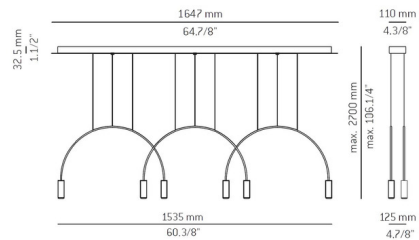

Specifications

COLOR Gold
BODY FINISH Black Canopy
WATTAGE 37.2W
DIMMER Standard 120V
DIMENSIONS 64.88"L x 4.88"W x 16.5"H
INTEGRATED LED MODULE 6 x LED/6.2W/120V LED
COUNTRY OF ORIGIN Spain

Technical Information

BEAM ANGLE 120°
COLOR RENDERING 90 CRI
LAMP COLOR 2700K
LUMENS/WATT 701.61
LUMINOUS FLUX 4350 lumens

Shown in black canopy / gold

CLICK TO VIEW PRODUCT

Notes: