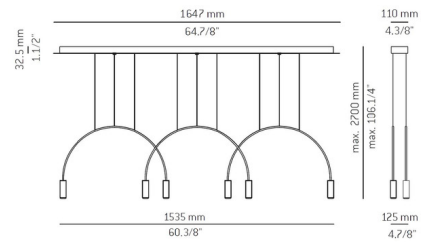

Specifications

COLOR Gold
BODY FINISH Black Canopy
WATTAGE 37.2W
DIMMER Standard 120V
DIMENSIONS 64.88"L x 4.88"W x 16.5"H
INTEGRATED LED MODULE 6 x LED/6.2W/120V LED
COUNTRY OF ORIGIN Spain

Technical Information

BEAM ANGLE 120°
COLOR RENDERING 90 CRI
LAMP COLOR 2700K
LUMENS/WATT 701.61
LUMINOUS FLUX 4350 lumens

Shown in black canopy / gold

CLICK TO VIEW PRODUCT

Notes: