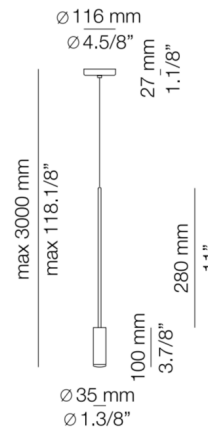

Description

The Volta T-3534S Pendant offers a sleek, modern look that will tie seamlessly into a number of interiors featuring a cylindrical aluminum head with an acrylic diffuser. Available with a Gold or Black head with a White or Black canopy. CE and ETL listed.

Specifications

COLOR	Black
BODY FINISH	Black Canopy
WATTAGE	6.2W
DIMMER	Not Dimmable
DIMENSIONS	4.63"W x 11"H x 4.63"D
INTEGRATED LED MODULE	1 x LED/6.2W/120V LED
COUNTRY OF ORIGIN	Spain

Technical Information

BEAM ANGLE	120°
COLOR RENDERING	90 CRI
LAMP COLOR	2700K
LUMENS/WATT	116.94
LUMINOUS FLUX	725 lumens

Notes:

Shown in black canopy / black

CLICK TO VIEW PRODUCT