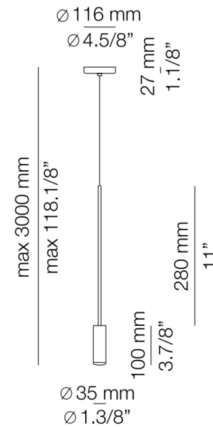

### Description

The Volta T-3534S Pendant offers a sleek, modern look that will tie seamlessly into a number of interiors featuring a cylindrical aluminum head with an acrylic diffuser. Available with a Gold or Black head with a White or Black canopy. CE and ETL listed.

### Specifications

COLOR	Black
BODY FINISH	Black Canopy
WATTAGE	6.2W
DIMMER	Not Dimmable
DIMENSIONS	4.63"W x 11"H x 4.63"D
INTEGRATED LED MODULE	1 x LED/6.2W/120V LED
COUNTRY OF ORIGIN	Spain

### Technical Information

BEAM ANGLE	120°
COLOR RENDERING	90 CRI
LAMP COLOR	2700K
LUMENS/WATT	116.94
LUMINOUS FLUX	725 lumens

Notes:

Shown in black canopy / black

CLICK TO VIEW PRODUCT