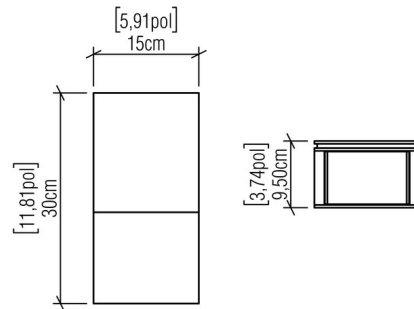

Shown in imbuia / white acrylic

Specifications

COLOR	White Acrylic
BODY FINISH	Imbuia
WATTAGE	6W
DIMMER	Standard 120V
DIMENSIONS	5.91"W x 11.81"H x 3.74"D
BULB NOT INCLUDED	2 x JCD/G9/3W/120V LED
COUNTRY OF ORIGIN	Brazil