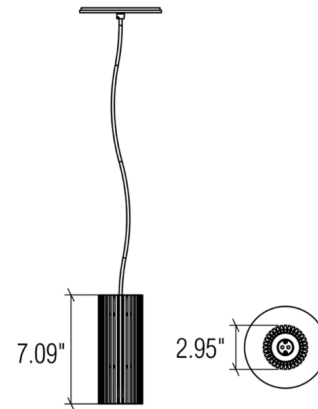

## Stecche Di Legno Mini Cylinder Pendant - Discontinued Model

By Accord Illuminacao

### Description

The Stecche Di Legno Cylinder Pendant brings a clean outdoor vibe with a contemporary style to a variety of interior spaces. The woody feel of this piece will blend in styles from farmhouse to contemporary. The cylindrical shaped natural wood veneer shade is made up of slim pieces of wood with a downlight in the center to illuminate your space beautifully. Note: This is a discontinued model and limited to quantity on hand.

### Specifications

COLOR	N/A
BODY FINISH	American Walnut
WATTAGE	6W
DIMMER	Standard 120V
DIMENSIONS	2.95"W x 7.09"H
BULB NOT INCLUDED	1 x MR16/GU10/6W/120V LED
COUNTRY OF ORIGIN	Brazil

CLICK TO VIEW PRODUCT