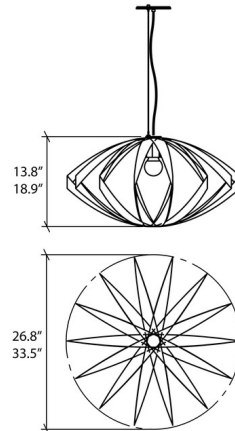

Shown in imbuia

Specifications

COLOR	N/A
BODY FINISH	Imbuia
WATTAGE	N/A
DIMMER	Standard 120V
DIMENSIONS	26.8\"W x 13.8\"H
BULB NOT INCLUDED	1 x G25/Medium (E26)/120V LED
OTHER BULB OPTIONS	1 x G25/Medium (E26)/120V LED
COUNTRY OF ORIGIN	Brazil

Technical Information

PRODUCT DIMENSIONS	Canopy: 5\" diameter
--------------------	----------------------

CLICK TO VIEW PRODUCT

Notes: