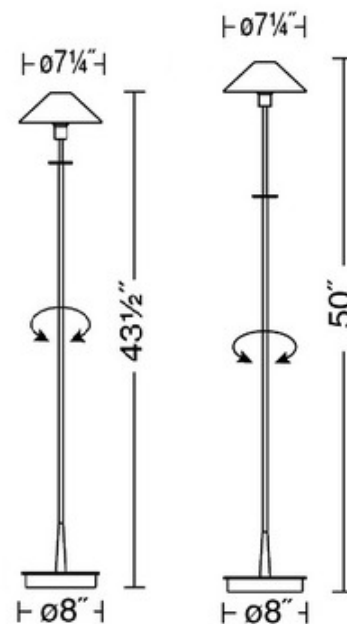

**BRAND**

Holtkoetter

**DESCRIPTION**

The Aging Eye Metal Shade Floor Lamp features a Hand-Brushed Old Bronze, Antique Brass, Brushed Brass, or Satin Nickel finish with a matching metal shade. Available in two sizes. One 100 watt 120 volt T4 DC Bayonet base halogen lamp included. General light distribution. Short: 7.25 inch width x 43.5 inch height. Base: 8 inch width. Tall: 7.25 inch width x 50 inch height. Base: 8 inch width. Dimmer control on stem.

<b>SHADE COLOR</b>	N/A
<b>BODY FINISH</b>	Antique Brass
<b>WATTAGE</b>	100W
<b>DIMMER</b>	Included
<b>DIMENSIONS</b>	8"W x 43.5"H
<b>BULB INCLUDED</b>	
<b>LAMP</b>	1 x T4/D.C. Bayonet (BA15D)/100W/120V Halogen

*Technical Information*

<b>LUMINOUS FLUX</b>	1500 lumens
<b>LUMENS/WATT</b>	15.00
<b>LAMP LIFE</b>	2000 hours

**SPEC #** HLK77896

COMPANY

PROJECT

FIXTURE TYPE

APPROVED BY

DATE