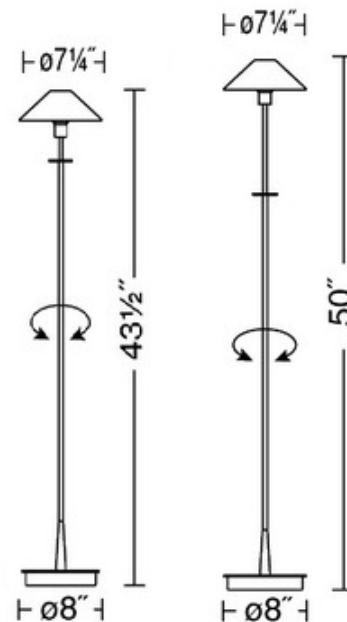

BRAND

Holtkoetter

DESCRIPTION

The Aging Eye Metal Shade Floor Lamp features a Hand-Brushed Old Bronze, Antique Brass, Brushed Brass, or Satin Nickel finish with a matching metal shade. Available in two sizes. One 100 watt 120 volt T4 DC Bayonet base halogen lamp included. General light distribution. Short: 7.25 inch width x 43.5 inch height. Base: 8 inch width. Tall: 7.25 inch width x 50 inch height. Base: 8 inch width. Dimmer control on stem.

| | |
|----------------------|---|
| SHADE COLOR | N/A |
| BODY FINISH | Antique Brass |
| WATTAGE | 100W |
| DIMMER | Included |
| DIMENSIONS | 8"W x 43.5"H |
| BULB INCLUDED | |
| LAMP | 1 x T4/D.C. Bayonet (BA15D)/100W/120V Halogen |

Technical Information

| | |
|----------------------|-------------|
| LUMINOUS FLUX | 1500 lumens |
| LUMENS/WATT | 15.00 |
| LAMP LIFE | 2000 hours |

SPEC # HLK77896

COMPANY

PROJECT

FIXTURE TYPE

APPROVED BY