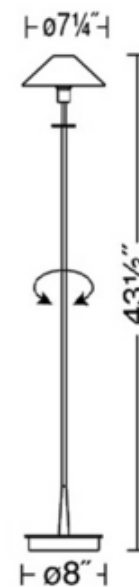

BRAND

Holtkoetter

DESCRIPTION

The Aging Eye Glass Shade Floor Lamp features a Satin Nickel finish with a True White shade. Dimmer control on stem.

SHADE COLOR	Alabaster Brown
BODY FINISH	Antique Brass
WATTAGE	75W
DIMMER	Included
DIMENSIONS	7.25"W x 43.5"H
BULB INCLUDED	
LAMP	1 x T4/D.C. Bayonet (BA15D)/75W/120V Halogen

Technical Information

LUMINOUS FLUX	1500 lumens
LUMENS/WATT	20.00
LAMP LIFE	2000 hours

SPEC # HLK77902

COMPANY	PROJECT	FIXTURE TYPE	APPROVED BY	DATE