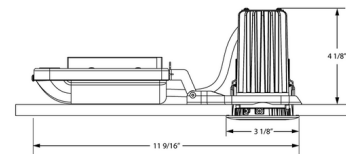

CLICK TO VIEW PRODUCT

Notes: