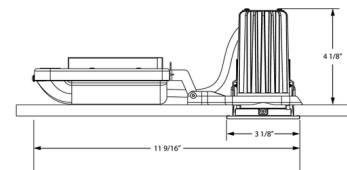

CLICK TO VIEW PRODUCT

Notes: