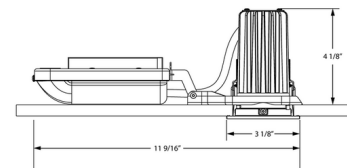

CLICK TO VIEW PRODUCT

Notes: