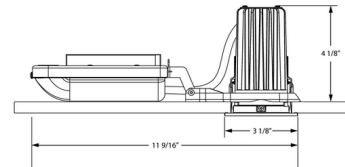

CLICK TO VIEW PRODUCT

Notes: