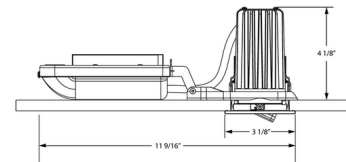

CLICK TO VIEW PRODUCT

Notes: