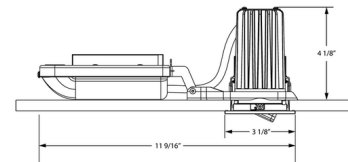

CLICK TO VIEW PRODUCT

Notes: